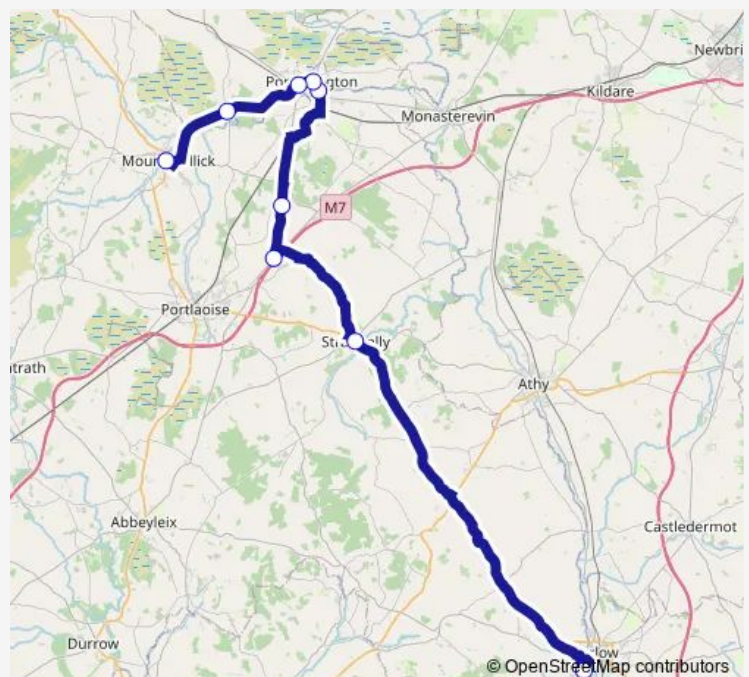

The Heath

Coolbanagher

Main Street

Portarlinton

Patrick Street

Garryhinch

Mountmellick

Route schedule

Setu Carlow — Mountmellick

| | |
|-----------|-------|
| Monday | 17:10 |
| Tuesday | 17:10 |
| Wednesday | 17:10 |
| Thursday | 17:10 |
| Friday | 17:10 |
| Saturday | — |
| Sunday | — |

Route info

Direction: Setu Carlow

Stops: 9

Trip Duration: 1 hour 10 min

Iw04 — Carlow, Institute of Technology Carlow - Market Street Mountmellick

Direction

Mountmellick — Setu Carlow

9 stops

[Open route schedule](#)

Mountmellick