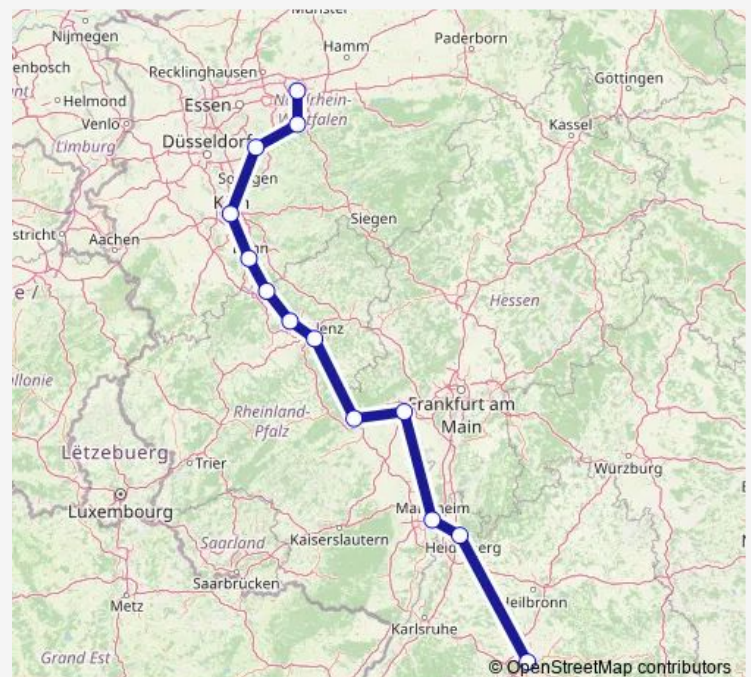

Bonn Hbf

Remagen

Andernach

Koblenz Hbf

Bingen(Rhein) Hbf

Mainz Hbf

Mannheim Hbf

Heidelberg Hbf

### Route schedule

Dortmund Hbf — Stuttgart Hbf

Monday 07:26

Tuesday 07:26

Wednesday 07:26

Thursday 07:26

Friday 07:26

Saturday 07:26

### Route info

Direction: Dortmund Hbf

Stops: 13

Trip Duration: 5 hour 46 min

## Route info

Direction: Dortmund Hbf

Stops: 12

Trip Duration: 5 hour 46 min