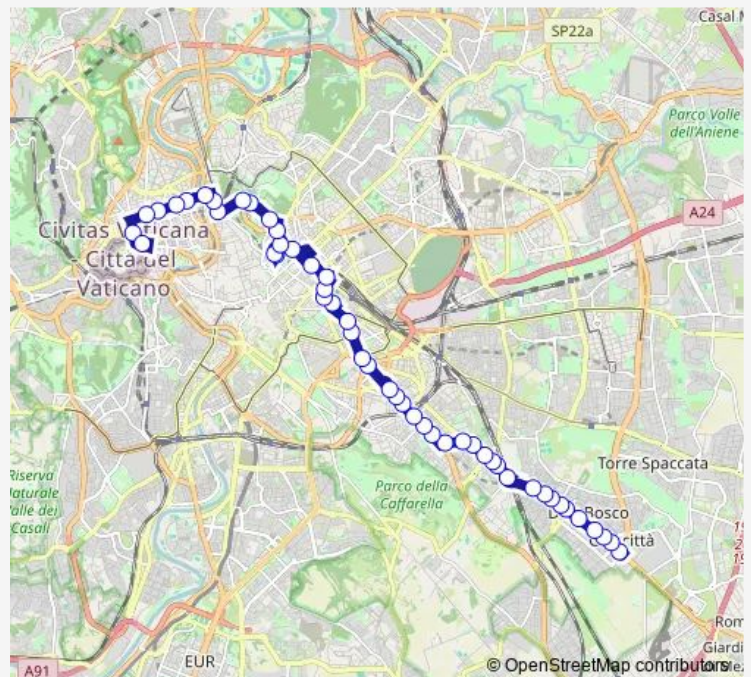

Appia-Ponte Lungo (Ma)

### Route schedule

Cinecitta' (Ma) — Risorgimento

Monday 06:00-22:30

Tuesday 06:00-22:30

Wednesday 06:00-22:30

Thursday 06:00-22:30

Friday 06:00-22:30

Saturday 06:00-22:30

### Route info

Direction: Cinecitta' (Ma)

Stops: 49

Trip Duration: 1 hour 25 min

590

BusMaps

Appia/Alba

Appia-RE DI Roma (Ma)