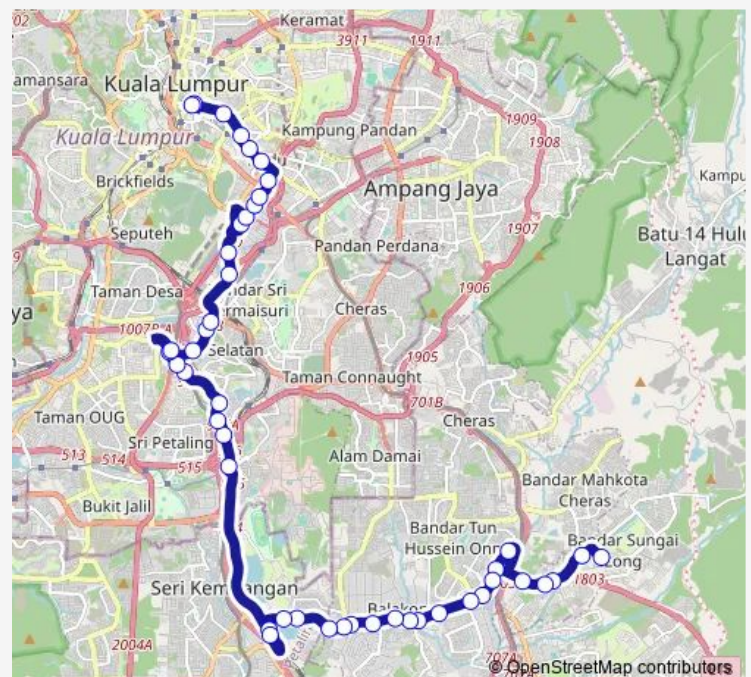

Saturday 05:30-22:30

Sunday 05:30-22:30

Route info

Direction: Kj477 Utar

Stops: 46

Trip Duration: 0 hour 50 min

590 — Bandar Sungai Long ~ Hab Lebu Pudu

(M) Sj596 KTM Komuter Serdang