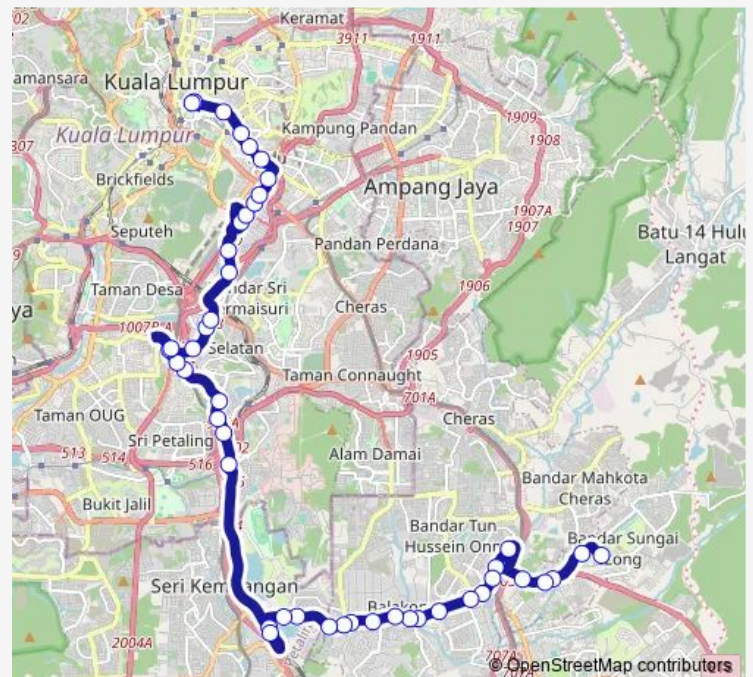

Saturday 05:30-22:30

Sunday 05:30-22:30

Route info

Direction: Kj477 Utar

Stops: 46

Trip Duration: 0 hour 50 min

590 — Bandar Sungai Long ~ Hab Lebu Pudu

(M) Sj596 KTM Komuter Serdang