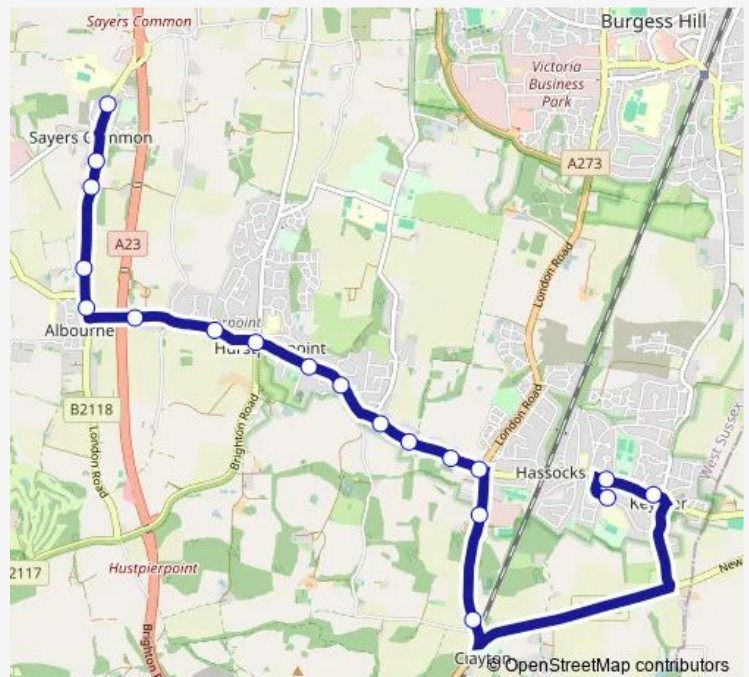

Saturday —

Sunday —

Route info

Direction: Downlands Community School

Stops: 19

Trip Duration: 0 hour 20 min

590

Direction