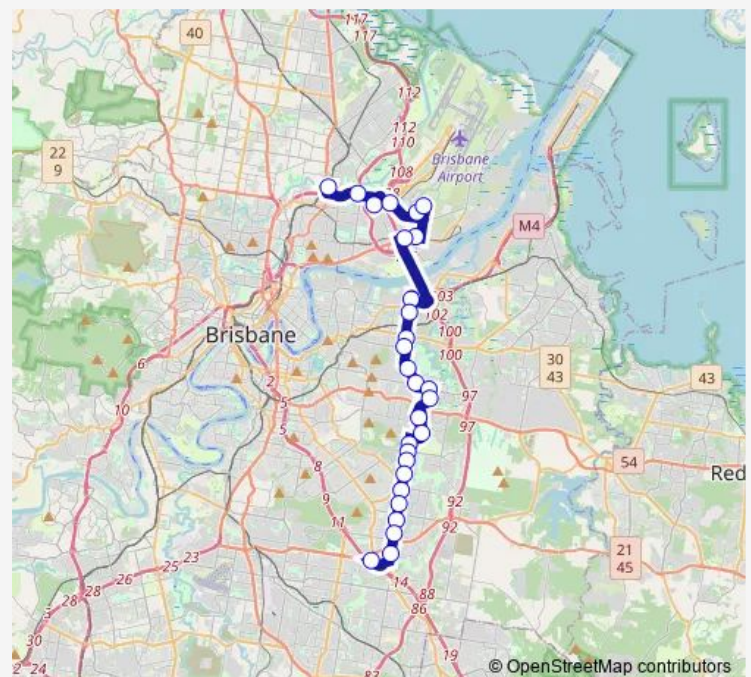

Creek Rd near Miller St

Cannon Hill Shopping Centre, zone C

Creek Rd at Old Stockyards, stop 66a

Creek Rd at Carina North near Billan St

Creek Rd at Carina Bus Depot

Meadowlands Rd near Bedivere St

Bedivere St near Cadogan St

Monday 06:35-19:45

Tuesday 06:35-19:20

Wednesday 06:35-19:20

Thursday 06:35-19:20

Friday 06:35-19:20

Saturday 08:15-19:45

Sunday 08:15-19:45

Route info

Direction: Toombul Shopping Centre station, platform B

Stops: 28

Trip Duration: 1 hour 0 min

590 — Garden City - Toombul via Carindale

Creek Rd at Greenmeadows South, stop 61

Mt Gravatt East School - 61

Newnham Rd at Condong Street, stop 63/70

Newnham Rd at Civic Fair, stop 73

Newnham Rd at Wishart West, stop 76

Newnham Rd at Delavan, stop 78

Garden City Shopping Centre station

Direction

Garden City Shopping Centre station, stop N — Toombul Interchange