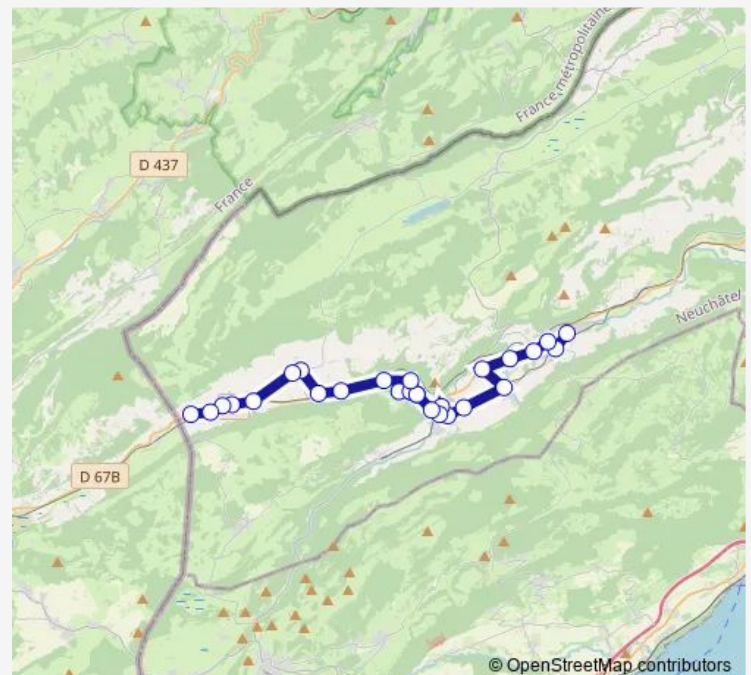

### Route schedule

Les Verrières, Meudon — Couvet, espaceval

Monday 06:57-17:05

Tuesday 06:57-17:05

Wednesday 06:57-17:05

Thursday 06:57-17:05

Friday 06:57-17:05

Saturday 08:01-18:08

Sunday 08:08-17:01

### Route info

Direction: Les Verrières, Meudon

Stops: 27

Trip Duration: 0 hour 39 min

■ 590 — B 590

BusMaps

© OpenStreetMap contributors

Môtiers, collège

## Route info

Direction: Les Verrières, Meudon

Stops: 27

Trip Duration: 0 hour 43 min

Couvet, hôpital

Couvet, espaceval