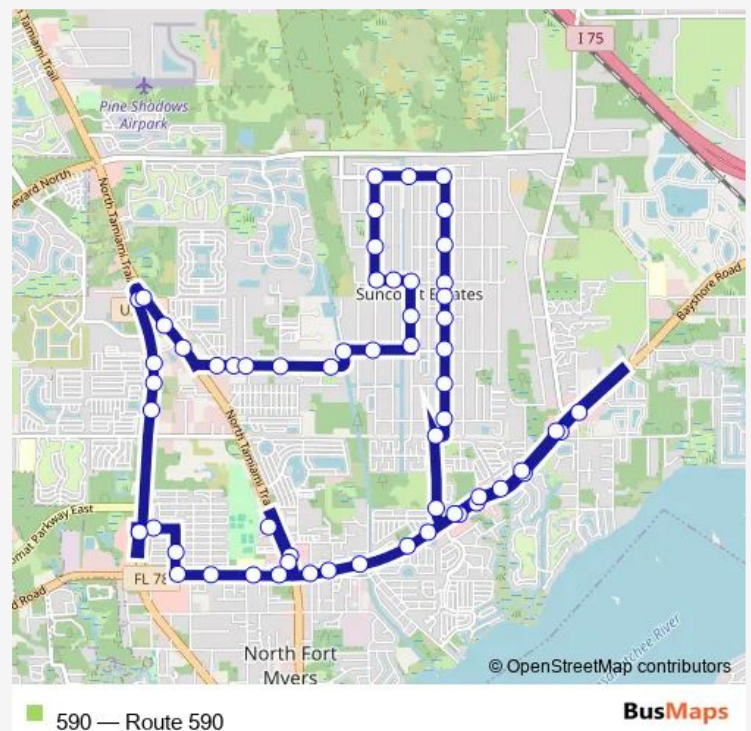

Bus 590 Route 590

[Go to website](#)

Direction

N Cleveland AVE @ Stockton St — N Cleveland AVE @ Stockton St

60 stops

[Open route schedule](#)

N Cleveland AVE @ Stockton St

N Cleveland AVE @ Dyke Ave

Gish LN - Marx Dr

Gish LN - Ebson Dr

Ebson DR @ Case Ln

Route schedule

N Cleveland AVE @ Stockton St — N Cleveland AVE @ Stockton St

Monday 05:10-20:15

Tuesday 05:10-20:15

Wednesday 05:10-20:15

Thursday 05:10-20:15

Friday 05:10-20:15

Saturday 05:10-20:15

Sunday 09:00-17:00

Route info

Direction: N Cleveland AVE @ Stockton St

Stops: 60

Trip Duration: 0 hour 50 min

Ebson DR @ Payne Ln

Ebson DR @ Tucker Ln

Tucker LN @ Mcdaniel Dr

Tucker LN @ Hart Rd

Hart RD @ Payne Ln

Hart RD @ Case Ln

Hart RD @ Gish Ln

Hart RD @ Griffin Ln