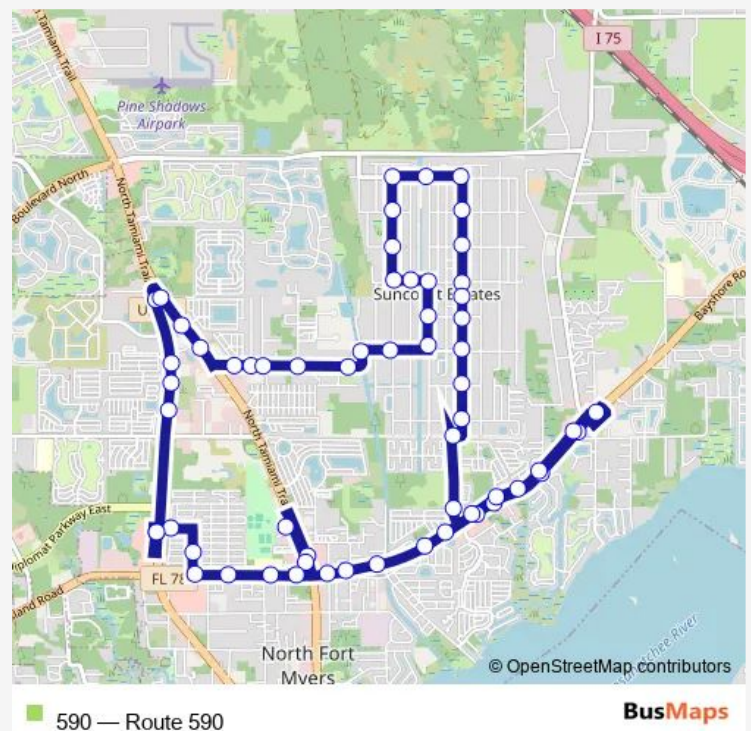

Bus 590 Route 590

[Go to website](#)

Direction

N Cleveland AVE @ Stockton St — N Cleveland AVE @ Stockton St

60 stops

[Open route schedule](#)

N Cleveland AVE @ Stockton St

N Cleveland AVE @ Dyke Ave

Gish LN - Marx Dr

Gish LN - Ebson Dr

Ebson DR @ Case Ln

Route schedule

N Cleveland AVE @ Stockton St — N Cleveland AVE @ Stockton St

Monday 05:10-20:15

Tuesday 05:10-20:15

Wednesday 05:10-20:15

Thursday 05:10-20:15

Friday 05:10-20:15

Saturday 05:10-20:15

Sunday 09:00-17:00

Route info

Direction: N Cleveland AVE @ Stockton St

Stops: 60

Trip Duration: 0 hour 50 min

Ebson DR @ Payne Ln

Ebson DR @ Tucker Ln

Tucker LN @ Mcdaniel Dr

Tucker LN @ Hart Rd

Hart RD @ Payne Ln

Hart RD @ Case Ln

Hart RD @ Gish Ln

Hart RD @ Griffin Ln