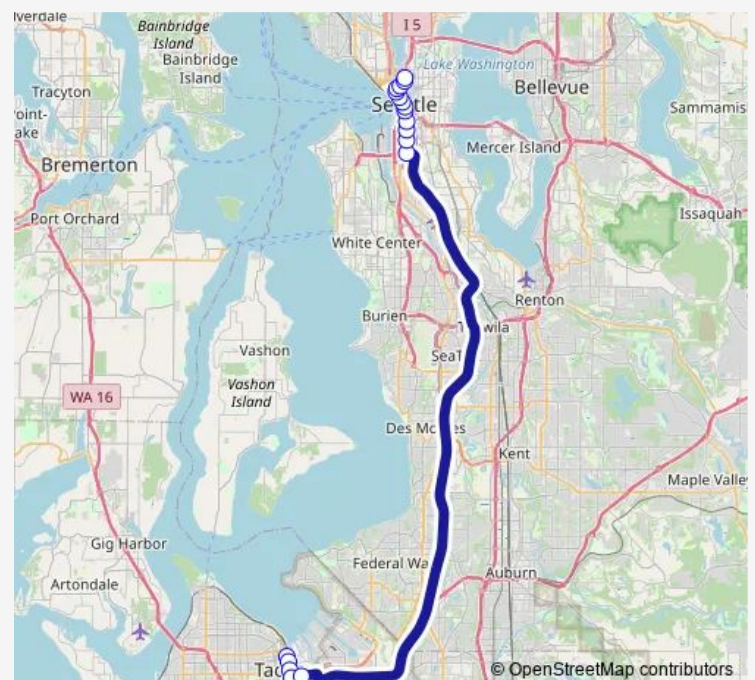

4th Ave & Washington St

4th Ave & Cherry St

4th Ave & Seneca St

4th Ave & Pine St

Olive Wy & 6th Ave

Howell St & 9th Ave

Howell St & Yale Ave

Eastlake Ave E & Stewart St

Route schedule

Commerce St Station - Zone D — Eastlake Ave E & Stewart St

Monday 04:55-08:48

Tuesday 04:55-08:48

Wednesday 04:55-08:48

Thursday 04:55-08:48

Friday 04:55-08:48

Saturday —

Sunday —

Route info

Direction: Commerce St Station - Zone D

Stops: 18

Trip Duration: 1 hour 9 min

Direction

NIS-Layover for buses preparing to depart — Eastlake Ave E & Stewart St

15 stops

Wednesday 14:38-18:29

Thursday 14:38-18:29

Friday 14:38-18:29

Saturday —

Sunday —

Route info

Direction: Stewart St & 9th Ave

Stops: 11