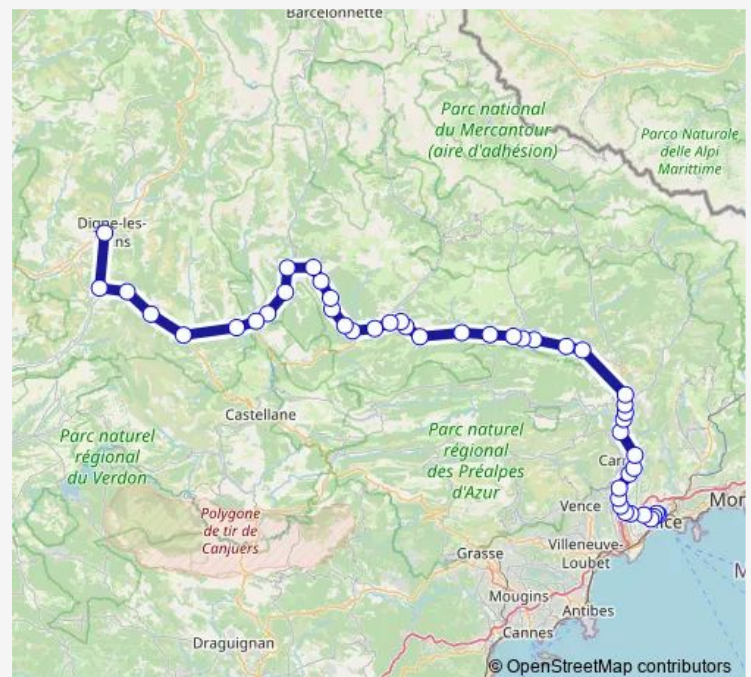

Thursday 01:00-23:20

Friday 01:00-23:20

Saturday 01:00-23:20

Sunday 01:00-19:30

Route info

Direction: NICE - GARE CPZou

Stops: 46

Trip Duration: 3 hour 18 min