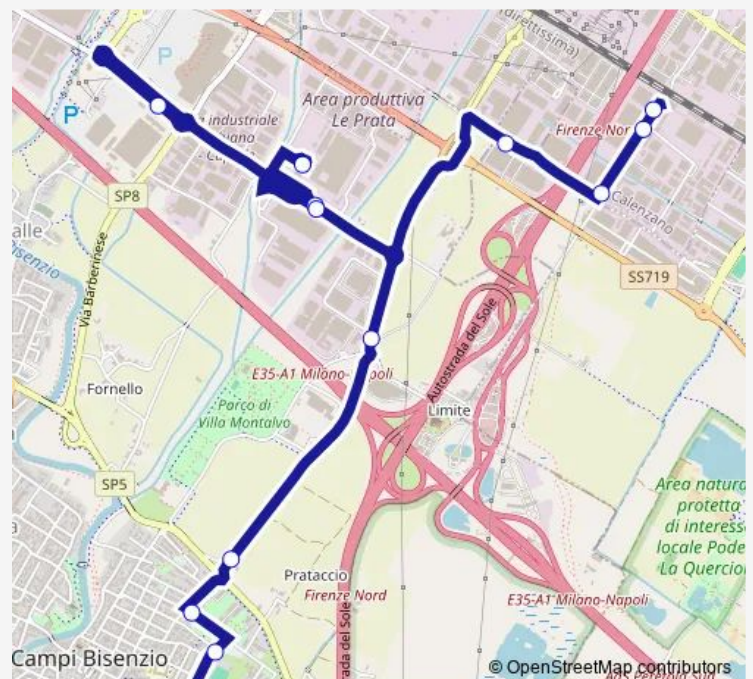

### Direction

Buozzi Rossini — Manetti & Roberts

13 stops

[Open route schedule](#)

Buozzi Rossini

Vittorio Veneto Marzabotto

Orly

Allende

### Route schedule

Buozzi Rossini — Manetti & Roberts

Monday 07:30

Tuesday 07:30

Wednesday 07:30

Thursday 07:30

Friday 07:30

Saturday —

### Route info

Direction: Buozzi Rossini

Stops: 13

Trip Duration: 0 hour 21 min

91 — Campi Bisenzio Via Buozzi - M&R

91 Bus time schedules and route maps are available in an offline PDF at [busmaps.com](https://busmaps.com). Use the [busmaps.com](https://busmaps.com) website to see live bus times, train schedule or subway schedule, and step-by-step directions for all public transit in Calenzano