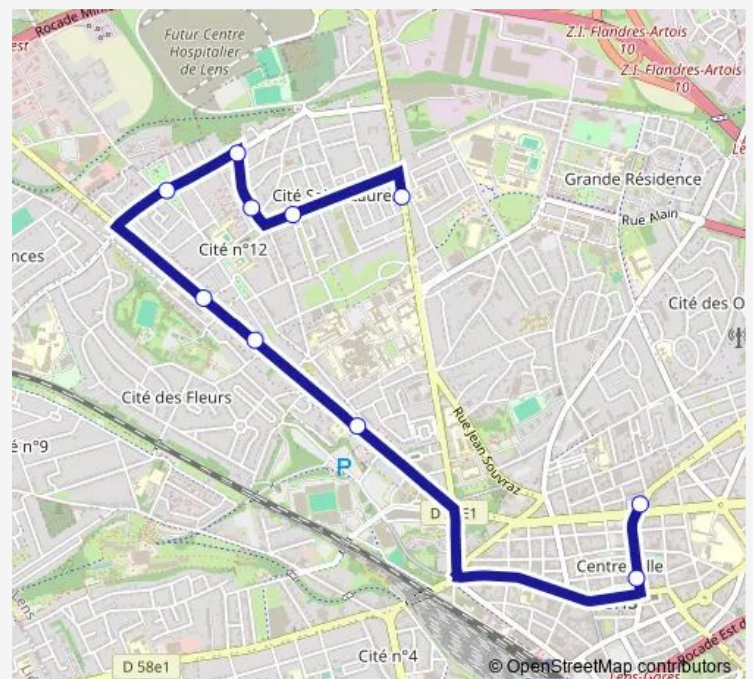

### Route schedule

Cantin Salengro — Mozart

Monday

—

Tuesday

10:08

Wednesday

—

Thursday

—

Friday

10:05

Saturday

—

Sunday

—

### Route info

Direction: Cantin Salengro

Stops: 6

Trip Duration: 0 hour 24 min

## Direction

Trib. d'Instance — Cité des Oiseaux

6 stops

[Open route schedule](#)

Trib. d'Instance

Cantin Salengro

C. des Impôts

Desrousseaux