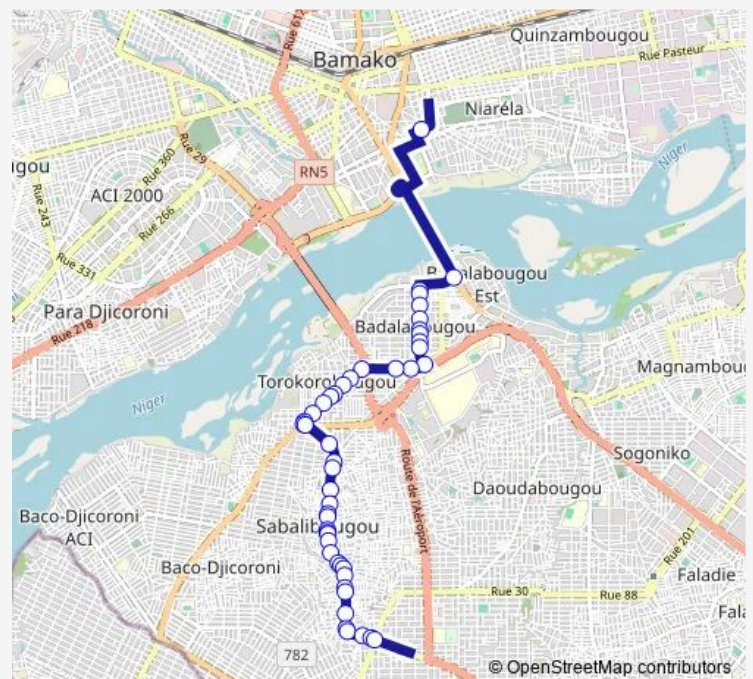

Thursday 07:32

Friday 07:32

Saturday 07:32

Sunday 07:32

Route info

Direction: Abou Ka Yoro

Stops: 47

Trip Duration: 0 hour 33 min

■ 91 — Sotrama 91 : Sabalibougou ⇌ Marapha plaque

BusMaps

Torokorobougou Sougouba

Virage Torokorobougou

Tribunal Da

Cimetière de Torokorobougou

Kalaka Dilan Yôrô

Chi Kôrô