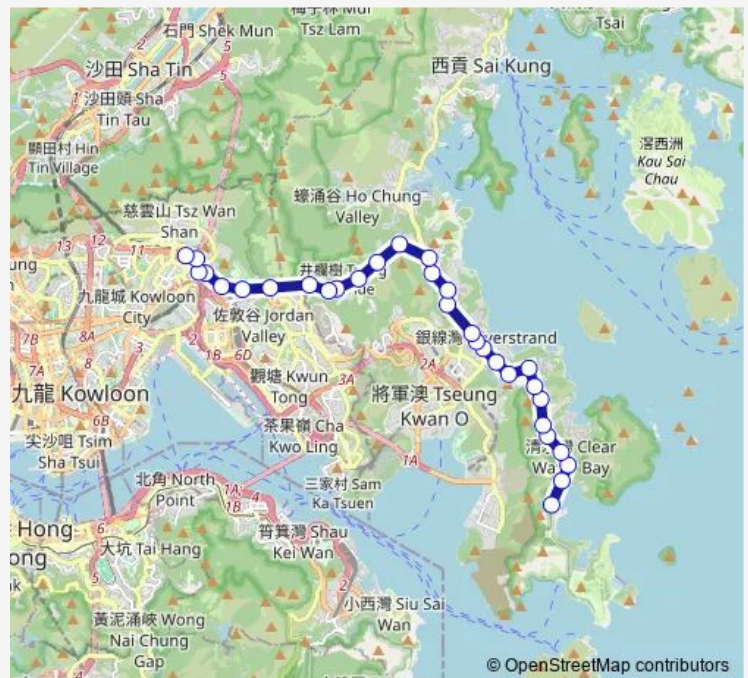

### Route schedule

[Kmb+Ctb] Diamond Hill Station BUS Terminus/<Br>Diamond Hill Station[[Kmb] Diamond Hill Station BUS Terminus — [Kmb] Clear Water BAY BUS Terminus

Monday	06:00-21:55
Tuesday	06:00-21:55
Wednesday	06:00-21:55
Thursday	06:00-21:55
Friday	06:00-21:55
Saturday	06:00-21:55
Sunday	06:00-21:55

### Route info

Direction: [Kmb+Ctb] Diamond Hill Station BUS Terminus/<Br>Diamond Hill Station[[Kmb] Diamond Hill Station BUS Terminus

Stops: 34

Trip Duration: 0 hour 53 min

[Ctb] TAI PO Tsai Kau, Clear Water BAY Road[[Kmb] TAI  
PO Tsai Kau