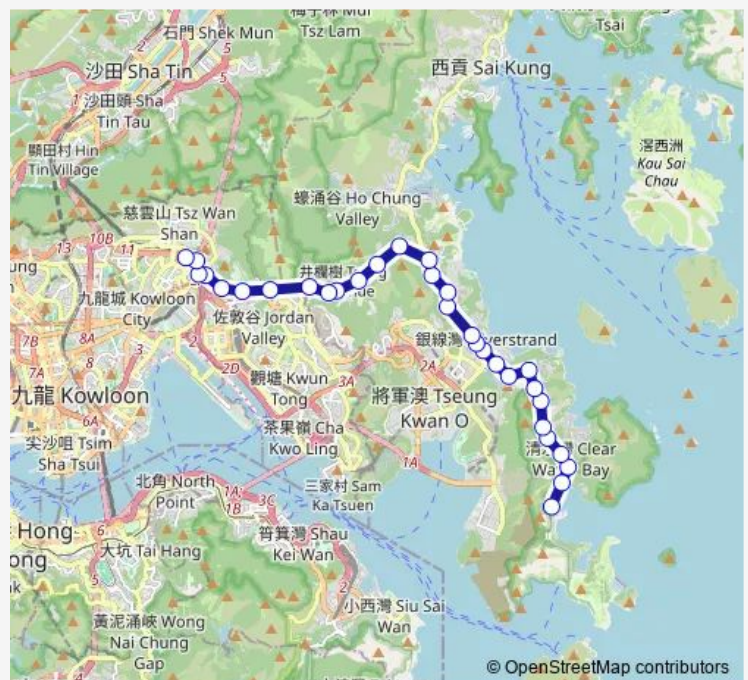

### Route schedule

[Kmb+Ctb] Diamond Hill Station BUS Terminus/<Br>Diamond Hill Station[[Kmb] Diamond Hill Station BUS Terminus — [Kmb] Clear Water BAY BUS Terminus

Monday	06:00-21:55
Tuesday	06:00-21:55
Wednesday	06:00-21:55
Thursday	06:00-21:55
Friday	06:00-21:55
Saturday	06:00-21:55
Sunday	06:00-21:55

### Route info

Direction: [Kmb+Ctb] Diamond Hill Station BUS Terminus/<Br>Diamond Hill Station[[Kmb] Diamond Hill Station BUS Terminus

Stops: 34

Trip Duration: 0 hour 48 min

[Ctb] TAI PO Tsai Kau, Clear Water BAY Road[[Kmb] TAI PO Tsai Kau