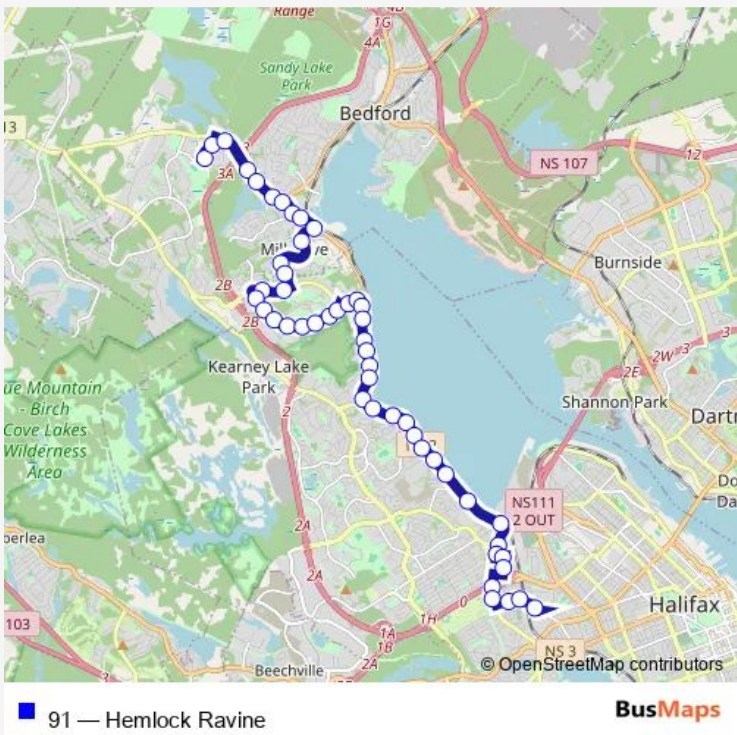

Bus 91 Hemlock Ravine

[Go to website](#)

Direction
 Mumford Terminal Bay 2 (8640) — West Bedford Park and Ride Bay 2 (2235)
 45 stops
[Open route schedule](#)

- Mumford Terminal Bay 2 (8640)
- Mumford Rd Before Ralston Ave (7281)
- Mumford Rd Before Ashburn Ave (7280)
- Joseph Howe Dr After Mumford Rd (6610)
- Joseph Howe Dr After Abbott Dr (6980)
- Joseph Howe Dr Before Bayers Rd (6981)
- Desmond Ave After Bayers Rd (6563)
- Desmond Ave Before Scot St (6565)
- Bedford Hwy Before Bayview Rd (6289)
- Bedford Hwy Before Seton Rd (6286)
- Bedford Hwy Opposite Msvu (6219)
- Bedford Hwy Before Flamingo Dr (6250)
- Bedford Hwy After Watervista Ln (6288)
- Bedford Hwy After Torrington Dr (6262)
- Bedford Hwy Before Kearney Lake Rd (6268)
- Bedford Hwy After Kearney Lake Rd (6256)
- Bedford Hwy After Cresthaven Dr (6247)
- Bedford Hwy Opposite Kent Ave (6222)
- Bedford Hwy Opposite Lodge Dr (6223)
- Bedford Hwy After Charlotte Ln (6287)
- Bedford Hwy Before Larry Uteck Blvd (6239)

Route schedule
 Mumford Terminal Bay 2 (8640) — West Bedford Park and Ride Bay 2 (2235)

Monday	06:21-22:20
Tuesday	06:21-22:20
Wednesday	06:21-22:20
Thursday	06:21-22:20
Friday	06:21-22:20
Saturday	07:10-22:10
Sunday	07:40-21:40

Route info
 Direction: Mumford Terminal Bay 2 (8640)
 Stops: 45
 Trip Duration: 0 hour 35 min

Larry Uteck Blvd After Bedford Hwy (8849)

Larry Uteck Blvd Before Bedros Ln (7125)

Starboard Dr After Brigadier Ct (8351)