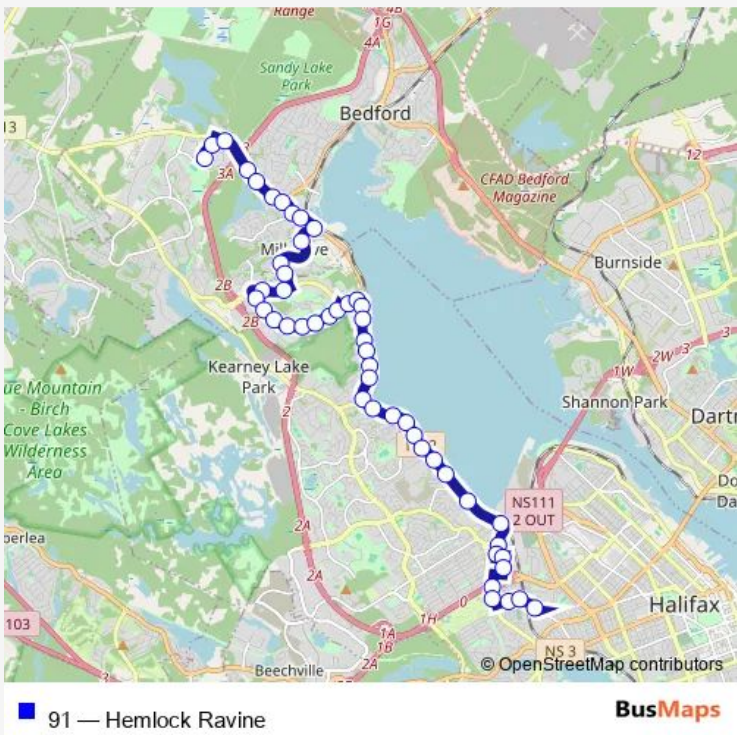

Bus 91 Hemlock Ravine

[Go to website](#)

Direction
 West Bedford Park and Ride Bay 2 (2235) — Mumford Terminal Bay 2 (8640)
 50 stops
[Open route schedule](#)

- West Bedford Park and Ride Bay 2 (2235)
- Innovation Dr Before Hammonds Plains Rd (6971)
- Hammonds Plains Rd After Innovation Dr (9056)
- Hammonds Plains Rd After Brookshire Ct (6803)
- Hammonds Plains Rd Before Lake Dr (6825)
- Hammonds Plains Rd Before Doyle St (6718)
- Hammonds Plains Rd Before Bedford Highway (2197)
- Bedford Hwy After Moirs Mill Rd (6253)
- Bedford Hwy Before Nelsons Landing Blvd (6241)
- Southgate Dr After Bedford Highway (2193)
- Southgate Dr Before Windstone Cl (2194)
- Southgate Dr Before Stockton Rg (2195)
- Southgate Dr Before Windridge Ln (2196)
- Larry Uteck Blvd After Southgate Dr (8876)
- Larry Uteck Blvd Before Nine Mile Dr (8877)
- Starboard Dr Before Peakview Way (9092)
- Starboard Dr At Civic 530 (2134)
- Starboard Dr After Friesian Ct (2135)
- Starboard Dr At Civic 350 (2136)
- Starboard Dr Before Sentry Ct (2137)
- Starboard Dr Before Helmsman Ct (2138)

Route schedule
 West Bedford Park and Ride Bay 2 (2235) — Mumford Terminal Bay 2 (8640)

| | |
|-----------|---------------------------|
| Monday | 05:55-23:00 |
| Tuesday | 05:55-01:00 ⁺¹ |
| Wednesday | 05:55-23:00 |
| Thursday | 05:55-23:00 |
| Friday | 05:55-23:00 |
| Saturday | 07:49-22:49 |
| Sunday | 08:18-22:18 |

Route info
 Direction: West Bedford Park and Ride Bay 2 (2235)
 Stops: 50
 Trip Duration: 0 hour 35 min

Starboard Dr Before Amirault Ct (2139)

Starboard Dr Before Larry Uteck Blvd (8352)

Larry Uteck Blvd At Civic 54 (7124)