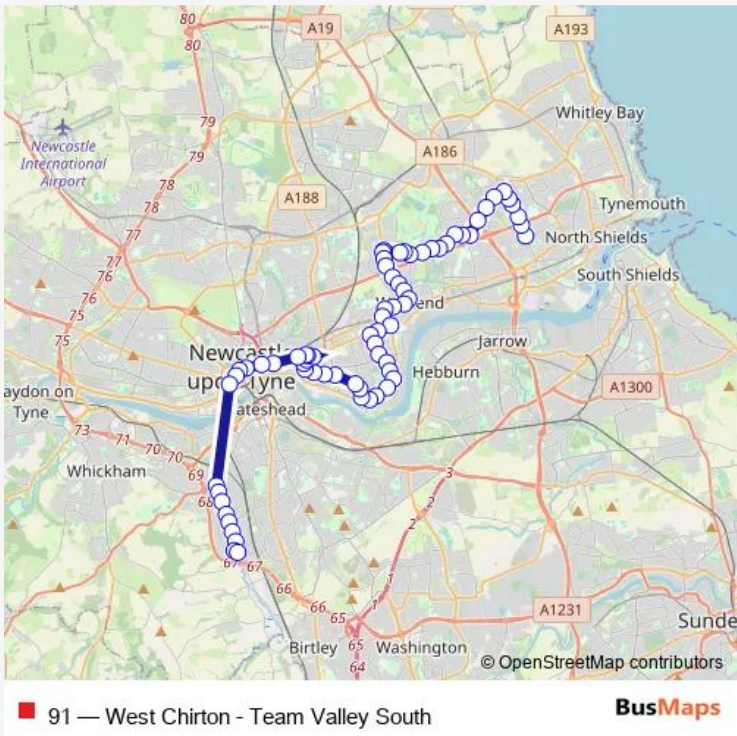

Bus 91 West Chirton - Team Valley South

[Go to website](#)

Direction
 Norham Road-Industrial Estate — Marquisway - Kingsway South
 70 stops
[Open route schedule](#)

- Norham Road-Industrial Estate
- Norham Road-Mfi
- Norham Road North-Formica
- Chirton Industrial Estate
- Norham Road North-Balkwall Farm
- Norham Road North-Elm Road
- Middle Engine Lane-New York Way
- Middle Engine Lane Cobalt South
- Middle Engine Lane Atmel
- Middle Engine Lane Bewick Park
- Tyne Met College
- Battle Hill Drive-Bodmin Close
- Battle Hill-Belmont Close
- Coast Way Shopping Centre
- Battle Hill Drive-Bellingham Close
- Battle Hill Drive-Broomfield Avenue
- Kings Road North
- Mullen Avenue - Prospect Avenue North
- Mullen Road-O'hanlon Crescent
- Mullen Road-Station Road
- Station Road-Mullen Road

Route schedule
 Norham Road-Industrial Estate — Marquisway - Kingsway South

Monday	04:53-08:31
Tuesday	04:53-08:31
Wednesday	04:53-08:31
Thursday	04:53-08:31
Friday	04:53-08:31
Saturday	—
Sunday	—

Route info
 Direction: Norham Road-Industrial Estate
 Stops: 70
 Trip Duration: 0 hour 57 min

Station Road

Station Road-Chicken Road

Station Road-Dorset Avenue

Station Road-Queens Crescent

Station Road-North Road

Station Road -Town Centre

High Street West

High Street West-Lilac Road

Marquisway - Kingsway South

Direction

Marquisway - Kingsway South — Monument Market Street

11 stops

[Open route schedule](#)

Marquisway - Kingsway South

Kingsway South

Kingsway-Seventh Avenue