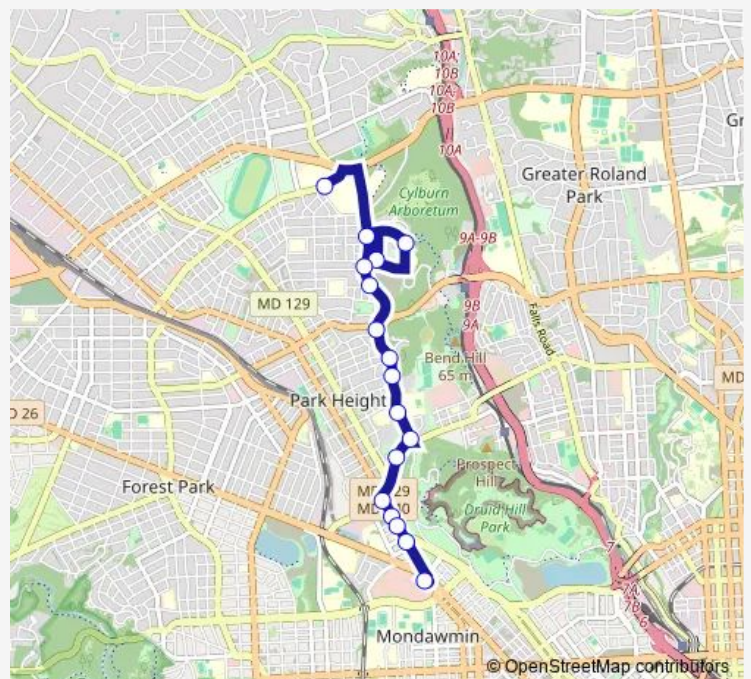

Mondawmin Metro Station BAY 7

Route schedule

Sinai Hospital Loop ON-Street Stop — Mondawmin Metro Station BAY 7

Monday	04:52-00:51 ⁺¹
Tuesday	04:52-00:51 ⁺¹
Wednesday	04:52-00:51 ⁺¹
Thursday	04:52-00:51 ⁺¹
Friday	04:52-00:51 ⁺¹
Saturday	05:20-01:19 ⁺¹
Sunday	05:13-01:12 ⁺¹

Route info

Direction: Sinai Hospital Loop ON-Street Stop

Stops: 17

Trip Duration: 0 hour 12 min

91 — Mondawmin - Sinai Hospital

Direction

Mondawmin Metro Station BAY 7 — Sinai Hospital Loop
ON-Street Stop

21 stops

Lanier Ave & Belvedere Ave

Sinai Hospital Loop ON-Street Stop

Route schedule

Mondawmin Metro Station BAY 7 — Sinai Hospital Loop
ON-Street Stop

Monday 05:15-01:10⁺¹

Tuesday 05:15-01:10⁺¹

Wednesday 05:15-01:10⁺¹

Thursday 05:15-01:10⁺¹

Friday 05:15-01:10⁺¹

Saturday 04:55-00:56⁺¹

Sunday 04:54-00:54⁺¹

Route info

Direction: Mondawmin Metro Station BAY 7

Stops: 21

Trip Duration: 0 hour 17 min