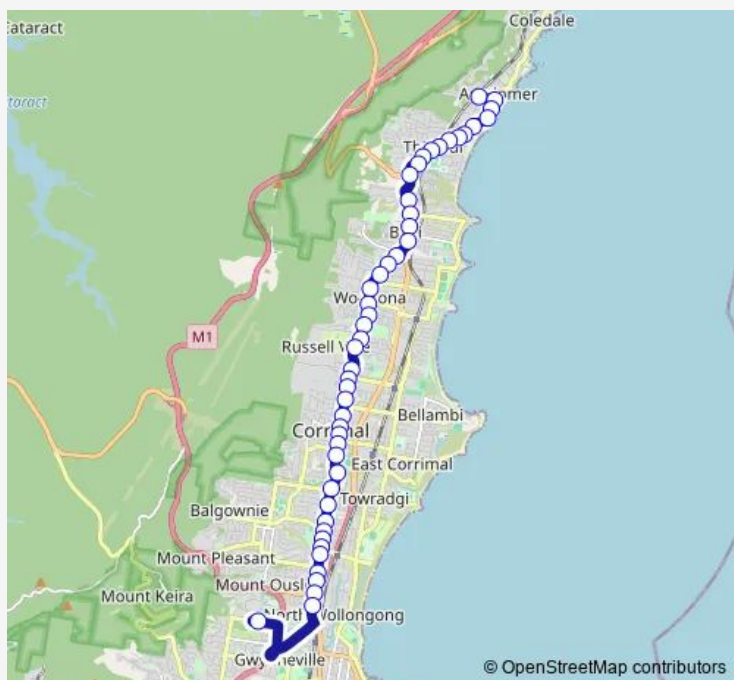

Bus 91 University of Wollongong to Austinmer Station

[Go to website](#)

Direction

University Of Wollongong, Northfields Av, Stand B — Wollongong High School Performing Arts Centre, Princes Hwy

2 stops

[Open route schedule](#)

University Of Wollongong, Northfields Av, Stand B

Wollongong High School Performing Arts Centre, Princes Hwy

Route schedule

University Of Wollongong, Northfields Av, Stand B — Wollongong High School Performing Arts Centre, Princes Hwy

Direction: University Of Wollongong, Northfields Av, Stand B

Stops: 2

Trip Duration: 0 hour 5 min

Direction

Austinmer Station, Moore St — University Of Wollongong, Northfields Av, Stand B

48 stops

[Open route schedule](#)

Austinmer Station, Moore St

Moore St At Lawrence Hargrave Dr

Lawrence Hargrave Dr Opp Kennedy Rd

Lawrence Hargrave Dr Opp Mountain Rd

Lawrence Hargrave Dr At Henley Rd

Lawrence Hargrave Dr At The Esplanade