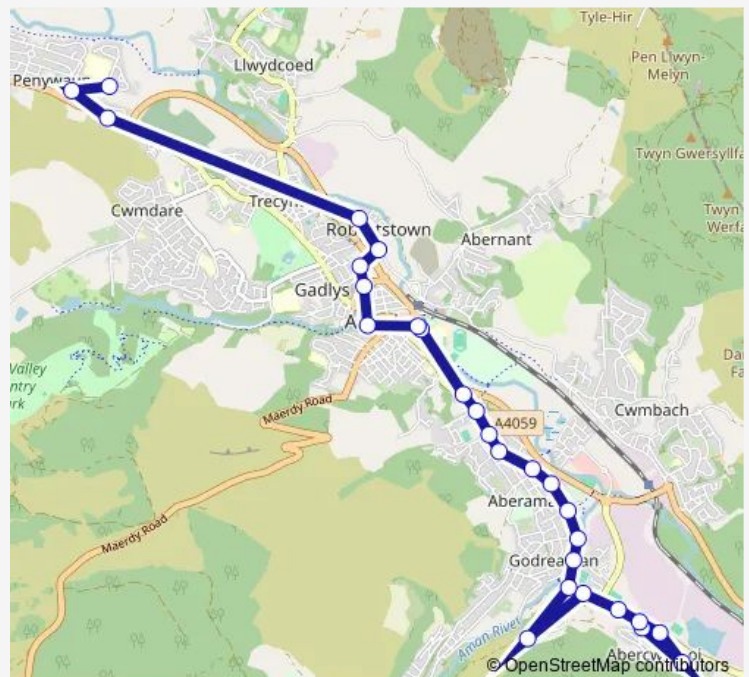

Thursday 08:23-16:00

Friday 08:23-16:00

Saturday 08:23-16:00

Sunday —

Route info

Direction: Graig Avenue

Stops: 27

Trip Duration: 0 hour 38 min

Wednesday 09:08-16:38

Thursday 09:08-16:38

Friday 09:08-16:38

Saturday 09:08-16:38

Sunday —

Route info

Direction: Heol Cradoc

Stops: 27