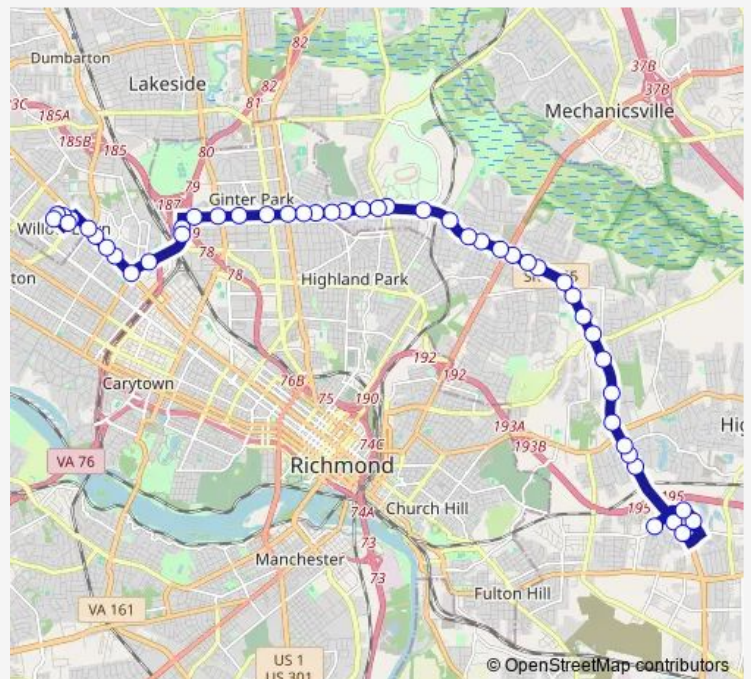

Friday 05:55-22:25

Saturday 07:00-21:55

Sunday 10:00-22:00

Route info

Direction: GAY AVE + Dodds Creek

Stops: 48

Trip Duration: 0 hour 52 min

91 — Laburnum Connector

E Laburnum AVE + Vawter Ave

E Laburnum AVE + Carolina Ave

E Laburnum & Meadowbridge

E Laburnum AVE + Waddy Ave

E Laburnum AVE + Delmont Ave

Pilots Lane + Laburnum

Laburnum + Alma

W Laburnum AVE + Montrose

Route schedule

Willow Lawn + Shelter — GAY AVE + Dodds Creek

Monday 06:00-22:30

Tuesday 06:00-22:30

Wednesday 06:00-22:30

Thursday 06:00-22:30

Friday 06:00-22:30

Saturday 07:00-22:00

Sunday 10:00-22:00

Route info

Direction: Willow Lawn + Shelter

Stops: 51

Trip Duration: 0 hour 55 min

E Laburnum AVE + Austin Ave

E Laburnum AVE + Ronnie Ave

E Laburnum AVE + Harris