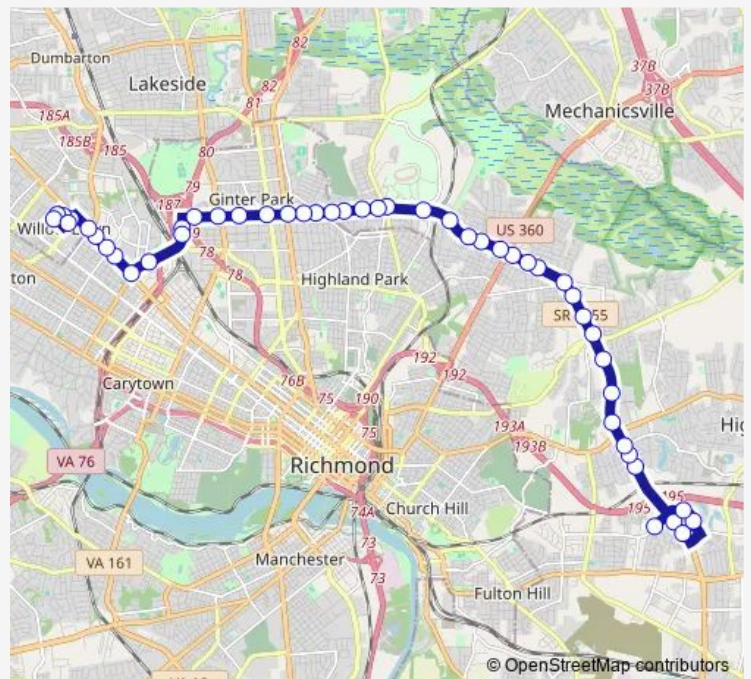

Friday 05:55-22:25

Saturday 07:00-21:55

Sunday 10:00-22:00

Route info

Direction: GAY AVE + Dodds Creek

Stops: 48

Trip Duration: 0 hour 55 min

91 — Laburnum Connector

E Laburnum AVE + Vawter Ave

E Laburnum AVE + Carolina Ave

E Laburnum & Meadowbridge

E Laburnum AVE + Waddy Ave

E Laburnum AVE + Delmont Ave

Pilots Lane + Laburnum

Laburnum + Alma

W Laburnum AVE + Montrose

Westwood & Tomlynn

Westwood AVE + Broad St

Broad + Commonwealth

Broad + Westmoreland

Staples Mill Westbound Station

Broad + Staples Mill

Willow Lawn + Markel

Markel + Byrd

Route schedule

Willow Lawn + Shelter — GAY AVE + Dodds Creek

Monday 06:00-22:30

Tuesday 06:00-22:30

Wednesday 06:00-22:30

Thursday 06:00-22:30

Friday 06:00-22:30

Saturday 07:00-22:00