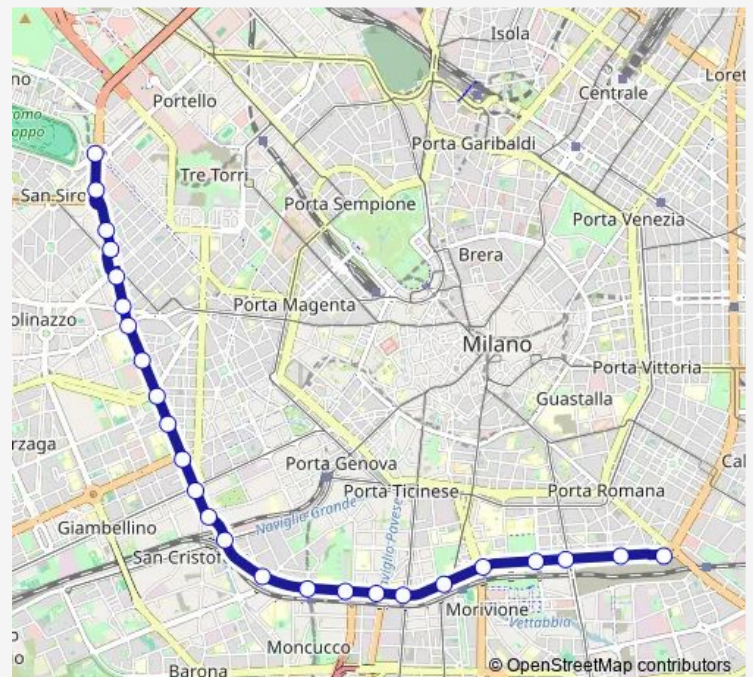

p.za bolivar

p.za napoli

p.le delle milizie v.le troya

ponte delle milizie

v.le cassala

romolo m2

p.za belfanti

v.le liguria

v.le tibaldi via meda

tibaldi

v.le toscana via castelbarco

Route schedule

lotto (fieramilanocity) m1 m5 — lodi m3

Monday	01:50-01:25 ⁺¹
Tuesday	01:50-01:25 ⁺¹
Wednesday	01:50-01:25 ⁺¹
Thursday	01:50-01:25 ⁺¹
Friday	01:50-01:25 ⁺¹
Saturday	01:50-01:25 ⁺¹
Sunday	01:50-01:26 ⁺¹

Route info

Direction: lotto (fieramilanocity) m1 m5

Stops: 25

Trip Duration: 0 hour 46 min

■ 91 — lotto - lodi m3 (circolare sinistra)

v.le toscana via vittadini

v.le isonzo via ripamonti

p.za trento

lodi m3

Direction

lodi m3 — lotto (fieramilanocity) m1 m5

40 stops

[Open route schedule](#)

lodi m3

p.le lodi v.le umbria m3

v.le umbria via muratori