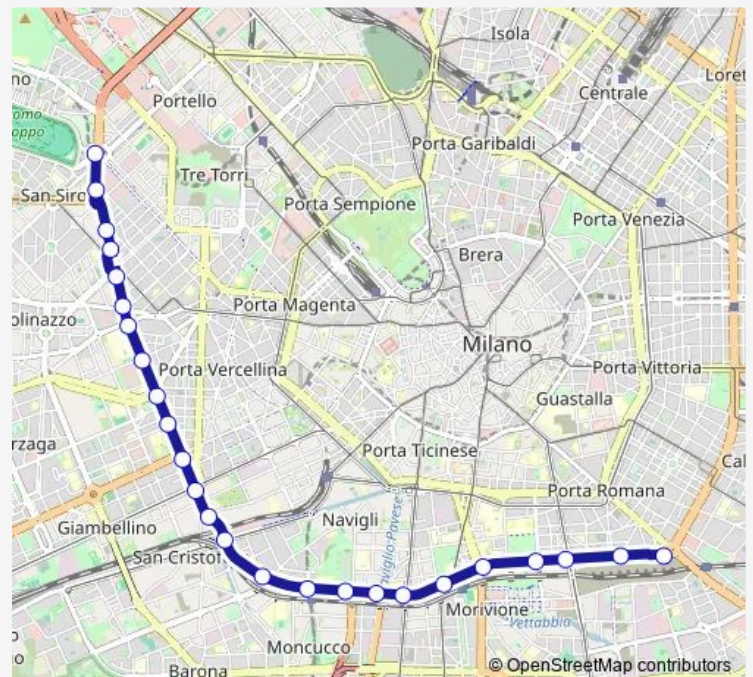

p.za bolivar

p.za napoli

p.le delle milizie v.le troya

ponte delle milizie

v.le cassala

romolo m2

p.za belfanti

v.le liguria

v.le tibaldi via meda

tibaldi

v.le toscana via castelbarco

Route schedule

lotto (fieramilanocity) m1 m5 — lodi m3

Monday	01:50-01:26 ⁺¹
Tuesday	01:50-01:26 ⁺¹
Wednesday	01:50-01:26 ⁺¹
Thursday	01:50-01:25 ⁺¹
Friday	01:50-01:25 ⁺¹
Saturday	01:50-01:26 ⁺¹
Sunday	01:50-01:26 ⁺¹

Route info

Direction: lotto (fieramilanocity) m1 m5

Stops: 25

Trip Duration: 0 hour 36 min

■ 91 — lotto - lodi m3 (circolare sinistra)

v.le toscana via vittadini

v.le isonzo via ripamonti

p.za trento

lodi m3

Direction

lodi m3 — lotto (fieramilanocity) m1 m5

40 stops

[Open route schedule](#)

lodi m3

p.le lodi v.le umbria m3

v.le umbria via muratori