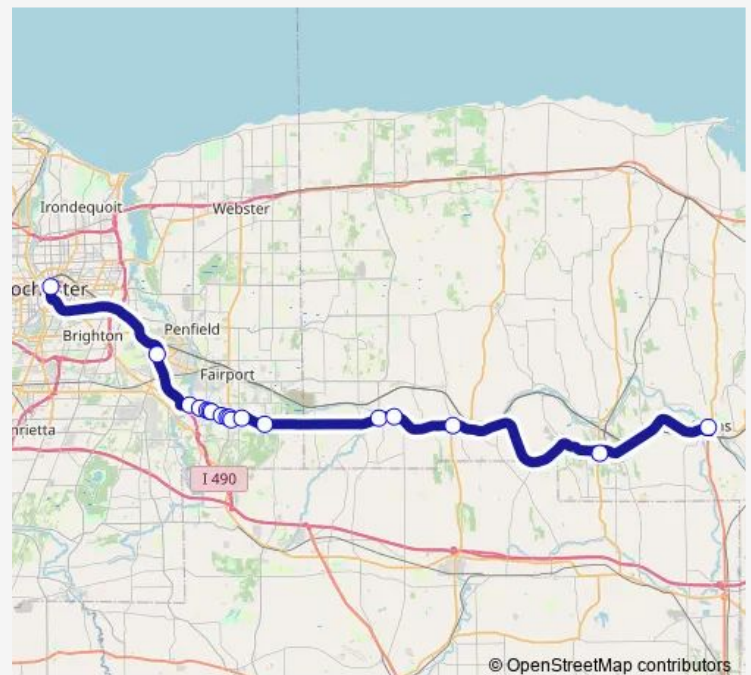

### Route schedule

TC- Gate 21 — Pearl & Congress Lyons

Monday 05:00-17:30

Tuesday 05:00-17:30

Wednesday 05:00-17:30

Thursday 05:00-17:30

Friday 05:00-17:30

Saturday —

### Route info

Direction: TC- Gate 21

Stops: 18

Trip Duration: 1 hour 10 min

91 — Newark/Lyons Commuter

**Direction**

TC- Gate 21 — Pearl &amp; Congress Lyons

18 stops

## Route info

Direction: TC- Gate 21

Stops: 18

Trip Duration: 1 hour 16 min

**Direction**

Pearl &amp; Congress Lyons — Transit Center - no direction

21 stops

[Open route schedule](#)

## Route info

Direction: Pearl &amp; Congress Lyons

Stops: 21

Trip Duration: 1 hour 12 min

91 Bus time schedules and route maps are available in an offline PDF at [busmaps.com](https://busmaps.com). Use the [busmaps.com](https://busmaps.com) website to see live bus times, train schedule or subway schedule, and step-by-step directions for all public transit in Rochester