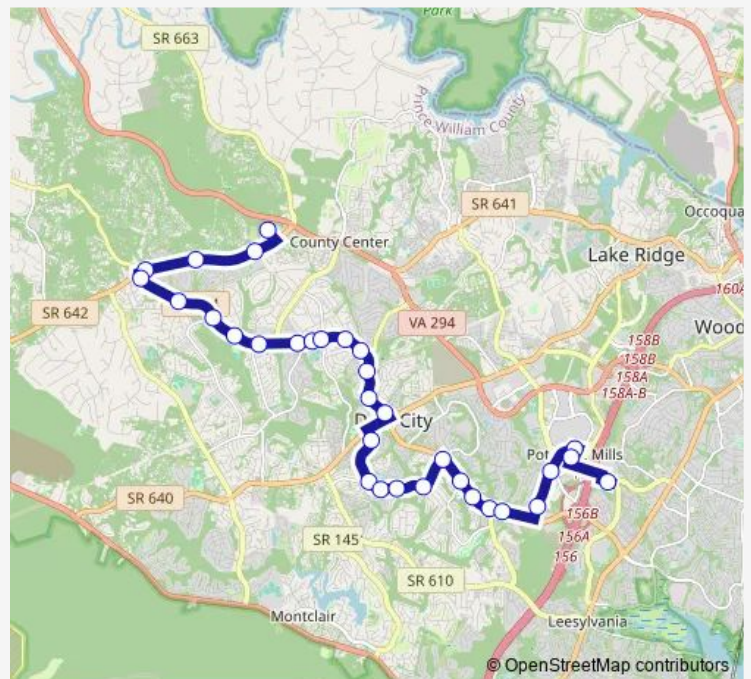

Direction
 Ridgefield Village — Stonebridge Garage - Southside
 32 stops
[Open route schedule](#)

- Ridgefield Village
- Hoadly Rd @ Queen Chapel Rd
- Hoadly Rd @ Reserve Ln
- Hoadly Rd @ Purcell Rd
- Dale Blvd @ Opal Ln
- Dale Blvd @ Orangewood Dr
- Dale Blvd @ Princedale Dr
- Dale Blvd @ Nassau Dr
- Dale Blvd @ Mapledale Ave
- Dale Blvd @ Lindendale Rd
- Dale Blvd @ Keytone Rd
- Dale Blvd @ Delaney Rd
- Dale Blvd @ Kirkdale Dr
- Dale Blvd @ Kerrydale Rd
- Dale Blvd @ Greenwood Dr
- Dale Blvd @ Glendale Rd
- Dale Blvd @ Minnieville Rd
- Darbydale Ave @ Worchester Dr
- Darbydale Ave @ Eastlawn Ave
- Darbydale Ave @ Emberdale Dr
- Darbydale Ave @ Dixon Ct

Route schedule
 Ridgefield Village — Stonebridge Garage - Southside

Monday	05:20-21:05
Tuesday	05:20-21:05
Wednesday	05:20-21:05
Thursday	05:20-21:05
Friday	05:20-21:05
Saturday	06:50-21:00
Sunday	06:50-21:00

Route info
 Direction: Ridgefield Village
 Stops: 32
 Trip Duration: 0 hour 45 min

91 — Dale City Local

Darbydale Ave @ Danville Rd

Darbydale Ave @ Dale Blvd

Dale Blvd @ Cloverdale Rd

Dale Blvd @ Cherrydale Dr

Stops: 30

Trip Duration: 0 hour 45 min

Dale Blvd @ Trentdale Dr

Dale Blvd @ Tango Ln

Hoadly Rd @ Websters Way

Hoadly Rd @ Queen Chapel Rd

Ridgefield Village

91 Bus time schedules and route maps are available in an offline PDF at busmaps.com. Use the busmaps.com website to see live bus times, train schedule or subway schedule, and step-by-step directions for all public transit in Manassas