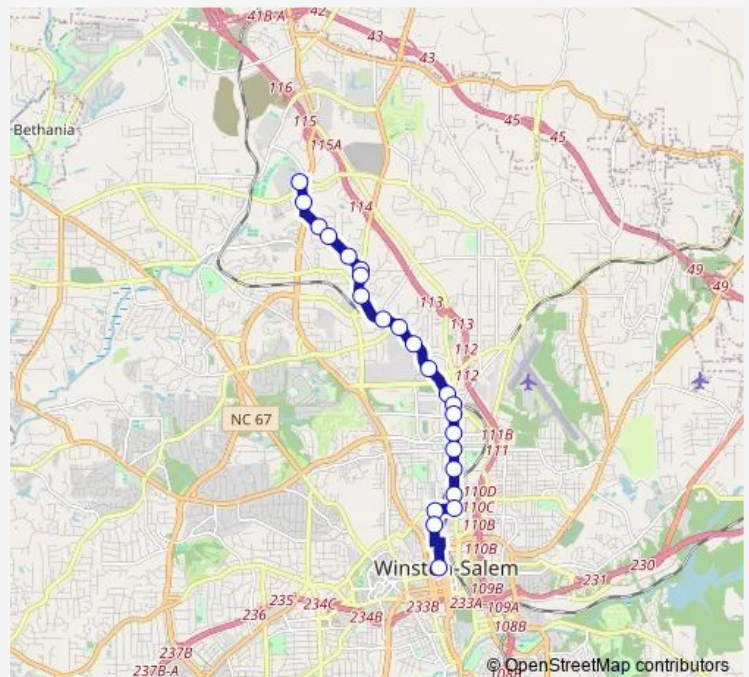

Patterson Ave & 25th Street

Patterson Avenue & Glenn Avenue

Patterson Avenue & 15th Street

Patterson Avenue & Northwest Boulevard

Trade Street & Northwest Boulevard

Route schedule

Sturmer Park — Transit Center Bay D3

Monday	06:00-24:00
Tuesday	06:00-24:00
Wednesday	06:00-24:00
Thursday	06:00-24:00
Friday	06:00-24:00
Saturday	07:00-24:00
Sunday	—

Route info

Direction: Sturmer Park

Stops: 23

Trip Duration: 0 hour 23 min

91 — 91 Sturmer Park - Patterson Ave - Indiana

Trade Street At Hampton Haith Building

Transit Center Bay D3

Direction

Transit Center Bay D3 — Sturmer Park

25 stops

[Open route schedule](#)

Transit Center Bay D3

Wednesday 06:30-23:30

Thursday 06:30-23:30

Friday 06:30-23:30

Saturday 07:30-23:30

Sunday —

Route info

Direction: Transit Center Bay D3

Stops: 25