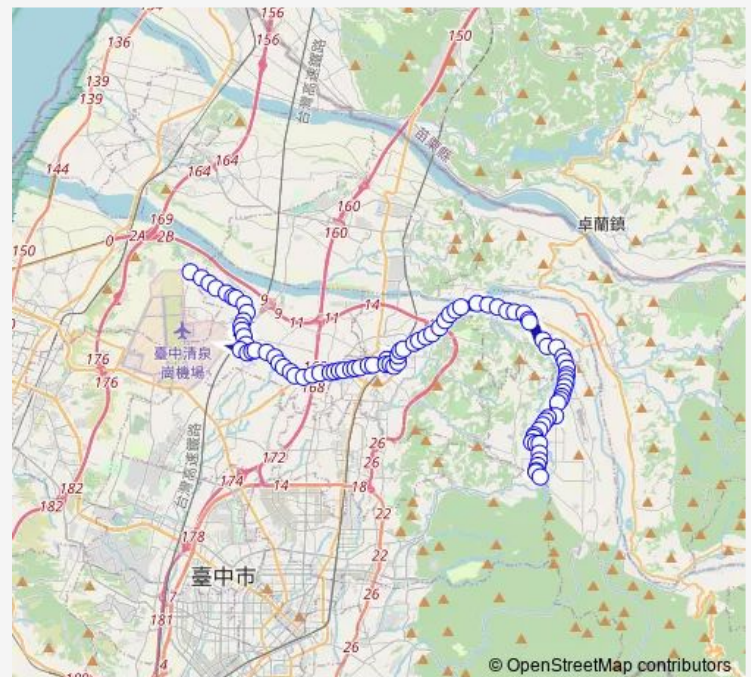

### Route schedule

Tc\_舊庄 — Tc\_中興嶺停車場

Monday 05:30-21:30

Tuesday 05:30-21:30

Wednesday 05:30-21:30

Thursday 05:30-21:30

Friday 05:30-21:30

Saturday 05:30-21:30

### Route info

Direction: Tc\_舊庄

Stops: 91

Trip Duration: 1 hour 16 min

■ 91 — 91\_舊庄\_中興嶺停車場

BusMaps

Tc\_福華公司

Tc\_福隆新村