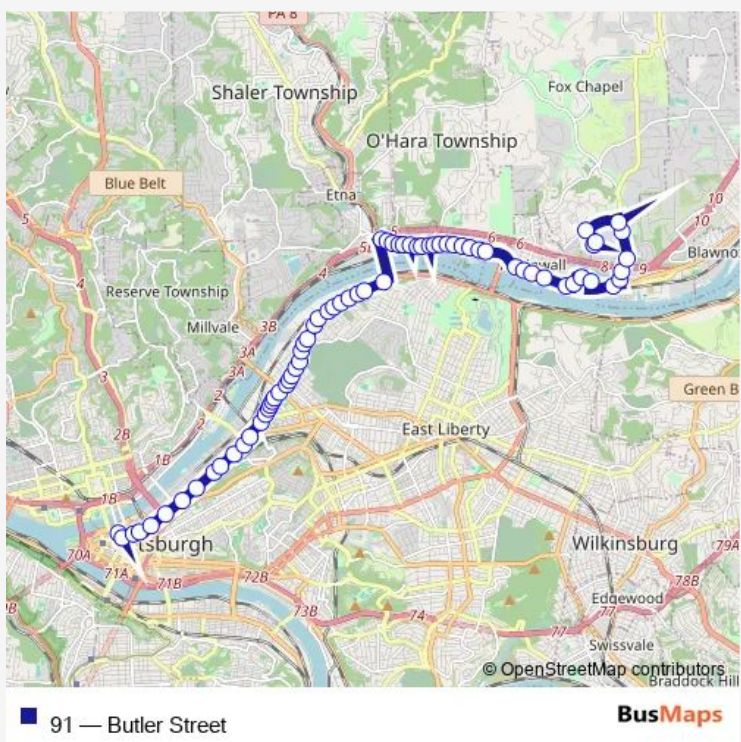

Bus 91 Butler Street

[Go to website](#)

Direction
 RIDC PARK + TERMINAL — 7TH ST + Penn Ave
 76 stops
[Open route schedule](#)

- RIDC PARK + TERMINAL
- GAMMA DR + COMFORT INN DRVWY
- RIDC PARK + TERMINAL
- GAMMA DR + ZOLL DRIVEWAY
- ALPHA DR + BETA DR FS
- ALPHA DR + PRINT TECH DRVWY
- ALPHA DR + FREEPORT RD
- Freeport RD + E OAK Hill Rd
- Freeport RD + S OAK Hill Rd
- Freeport RD + #1150
- Freeport RD + FOX Chapel RD NS (Plaza Drvwy)
- Freeport + #1050
- Freeport RD + Dollar Bank(Waterworks)
- Freeport RD + Main Entrance (Waterworks)
- WATERWORKS MALL + WALMART
- Waterworks Mall + Marshalls
- Waterworks Mall + Giant Eagle
- Freeport RD + Delafield AVE Fs
- Freeport RD + Virginia AVE Fs
- Freeport RD + Brilliant Ave
- Freeport RD + Eastern Ave

Route schedule
 RIDC PARK + TERMINAL — 7TH ST + Penn Ave

Monday	04:21-00:14 ⁺¹
Tuesday	04:21-00:14 ⁺¹
Wednesday	04:21-00:14 ⁺¹
Thursday	04:21-00:14 ⁺¹
Friday	04:21-00:14 ⁺¹
Saturday	—
Sunday	—

Route info
 Direction: RIDC PARK + TERMINAL
 Stops: 76
 Trip Duration: 0 hour 45 min

Freeport RD + Center AVE (Aspinwall)

FREEPORT RD + WESTERN AVE

Freeport RD + Original Mattress Factory

Main ST + 23rd

MAIN ST + 21ST ST

MAIN ST + 19TH ST

MAIN ST + #1834

MAIN ST + 18TH ST

Direction: 7TH ST + Penn Ave

Stops: 71

Trip Duration: 0 hour 38 min

Butler ST + 47th

Butler ST + 48th

Butler ST + 49th

Butler ST + 50th

Butler ST + 52nd St