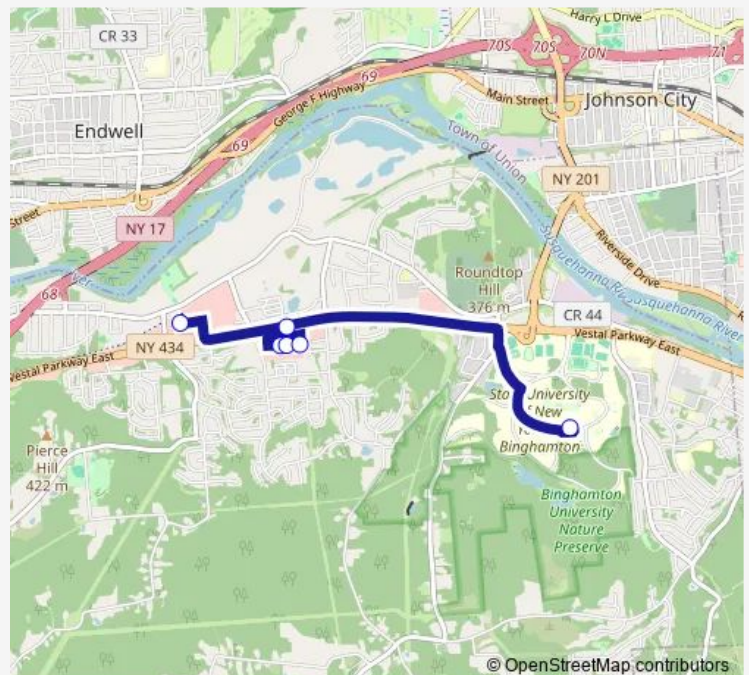

Bus 91 Shoppers Special Express

[Go to website](#)

Direction

Town Square Mall/Walmart — BU Union

6 stops

[Open route schedule](#)

Town Square Mall/Walmart

Parkway Plaza/Target

Parkway Plaza/Price Rite

Parkway Plaza/Petsmart

Vestal Pkwy/Parkway Plaza

BU Union

Route schedule

Town Square Mall/Walmart — BU Union

Monday	—
Tuesday	—
Wednesday	—
Thursday	—
Friday	—
Saturday	11:10-16:10
Sunday	10:10-16:10

Route info

Direction: Town Square Mall/Walmart

Stops: 6

Trip Duration: 0 hour 20 min

91 — Shoppers Special Express

Direction

BU Union — Town Square Mall/Walmart

10 stops

[Open route schedule](#)

BU Union

BU/Tennis Courts

Bunn Hill/Bunn Hill Access Rd

Vestal Pkwy E/University Square

Vestal Pkwy/Bao Bao

Vestal Pkwy/Roberts Eye Care

Vestal Pkwy/Arby's