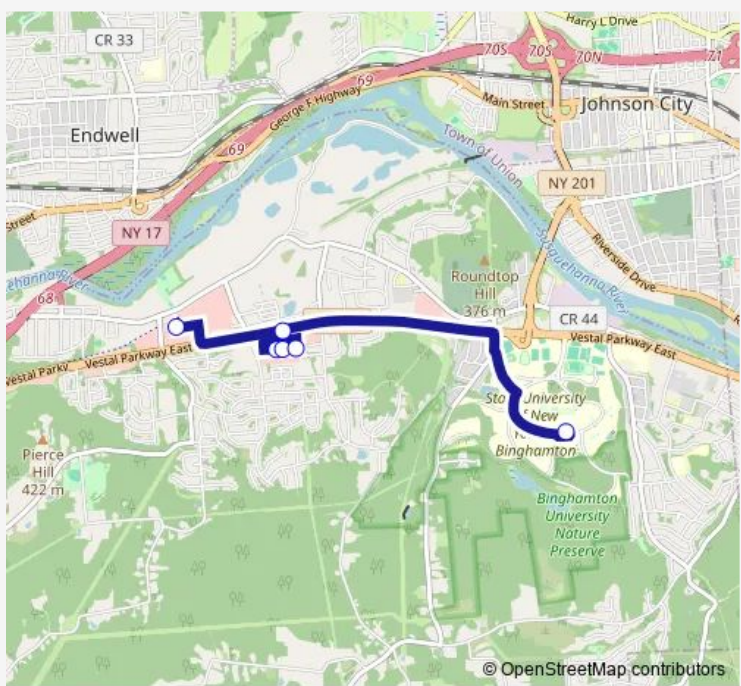

Bus 91 Shoppers Special Express

[Go to website](#)

Direction
 Town Square Mall/Walmart — BU Union
 6 stops
[Open route schedule](#)

- Town Square Mall/Walmart
- Parkway Plaza/Target
- Parkway Plaza/Price Rite
- Parkway Plaza/Petsmart
- Vestal Pkwy/Parkway Plaza
- BU Union

Route schedule
 Town Square Mall/Walmart — BU Union

Monday	—
Tuesday	—
Wednesday	—
Thursday	—
Friday	—
Saturday	11:10-16:10
Sunday	10:10-16:10

Route info
 Direction: Town Square Mall/Walmart
 Stops: 6
 Trip Duration: 0 hour 20 min

Direction

BU Union — Town Square Mall/Walmart

10 stops

[Open route schedule](#)

BU Union

BU/Tennis Courts

Bunn Hill/Bunn Hill Access Rd

Vestal Pkwy E/University Square

Vestal Pkwy/Bao Bao

Vestal Pkwy/Roberts Eye Care

Vestal Pkwy/Arby's

Sycamore/Stewart

Town Square Mall/Barnes&Noble

Town Square Mall/Walmart

Route schedule

BU Union — Town Square Mall/Walmart