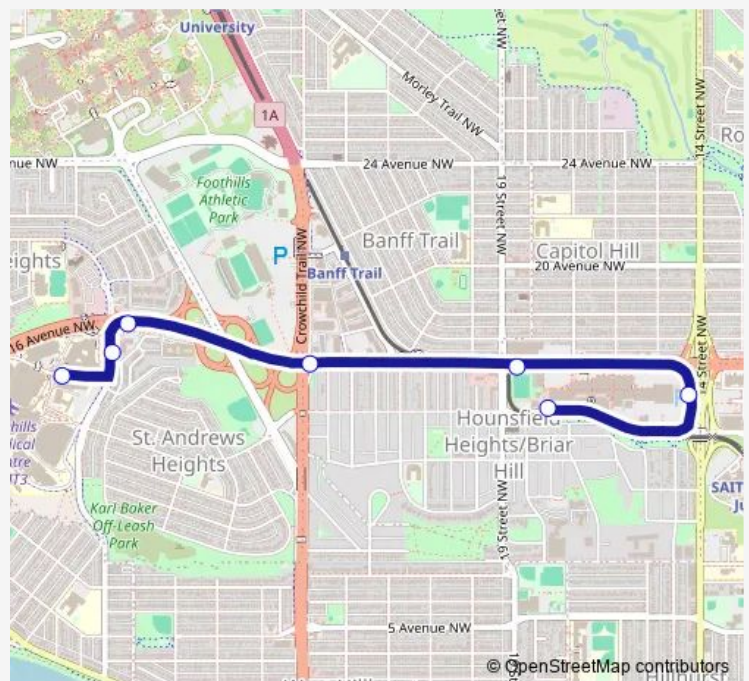

Bus 91 Foothills Medical Centre

[Go to website](#)

Direction

EB Hospital DR @ Health Science CE Nw — Lions Park LRT Station (WB 14 AV Nw)

7 stops

[Open route schedule](#)

EB Hospital DR @ Health Science CE Nw

NB 29 ST NW @ 15 AV Nw

Foothills Medical Centre (Eb)

EB 16 AV NW @ Crowchild TR Nw

North Hill Station (Eb)

SB 14 ST NW @ 16 AV Nw

Lions Park LRT Station (WB 14 AV Nw)

Route schedule

EB Hospital DR @ Health Science CE Nw — Lions Park LRT Station (WB 14 AV Nw)

Monday	06:26-00:17 ⁺¹
Tuesday	06:26-00:17 ⁺¹
Wednesday	06:26-00:17 ⁺¹
Thursday	06:26-00:17 ⁺¹
Friday	06:26-00:17 ⁺¹
Saturday	06:44-23:53
Sunday	06:44-23:53

Route info

Direction: EB Hospital DR @ Health Science CE Nw

Stops: 7

Trip Duration: 0 hour 7 min

91 — Foothills Medical Centre

Direction

Lions Park LRT Station (WB 14 AV Nw) — EB Hospital DR @ Health Science CE Nw

7 stops

[Open route schedule](#)

Lions Park LRT Station (WB 14 AV Nw)