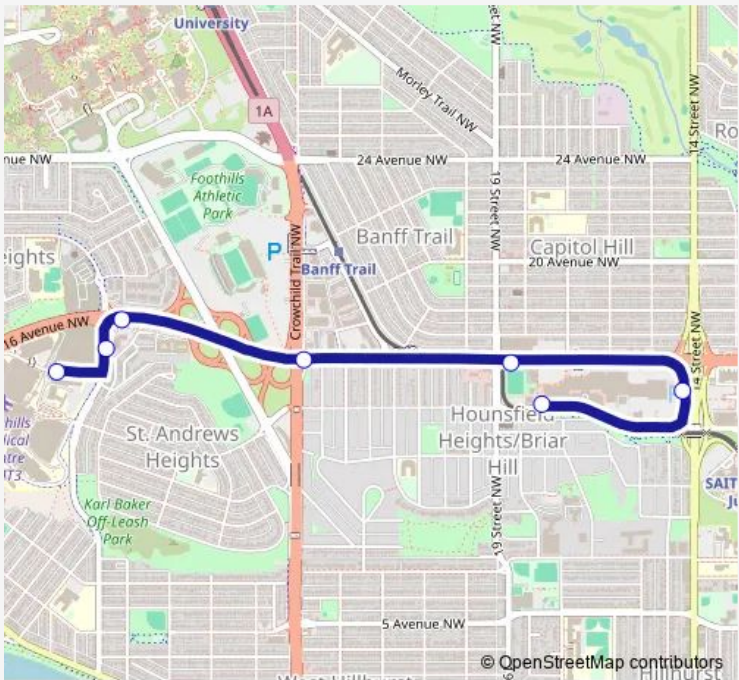

Bus 91 Foothills Medical Centre

[Go to website](#)

Direction
 EB Hospital DR @ Health Science CE NW — Lions Park LRT Station (WB 14 AV Nw)
 7 stops
[Open route schedule](#)

- EB Hospital DR @ Health Science CE NW
- NB 29 ST NW @ 15 AV Nw
- Foothills Medical Centre (Eb)
- EB 16 AV NW @ Crowchild TR Nw
- North Hill Station (Eb)
- SB 14 ST NW @ 16 AV Nw
- Lions Park LRT Station (WB 14 AV Nw)

Route schedule
 EB Hospital DR @ Health Science CE NW — Lions Park LRT Station (WB 14 AV Nw)

Monday	06:26-00:17 ⁺¹
Tuesday	06:26-00:17 ⁺¹
Wednesday	06:26-00:17 ⁺¹
Thursday	06:26-00:17 ⁺¹
Friday	06:26-00:17 ⁺¹
Saturday	06:44-23:53
Sunday	06:44-23:53

Route info
 Direction: EB Hospital DR @ Health Science CE NW
 Stops: 7
 Trip Duration: 0 hour 7 min

Direction

Lions Park LRT Station (WB 14 AV Nw) — EB Hospital DR @ Health Science CE NW

7 stops

[Open route schedule](#)

Lions Park LRT Station (WB 14 AV Nw)

WB 16th AV NW @ 19th ST NW

WB 16 AV NW @ W.of Banff TR

WB 16 AV NW @ Crowchild TR Nw

SB 29 ST NW @ Hospital Dr

Foothills Hospital (Women's Health Centre)

EB Hospital DR @ Health Science CE NW