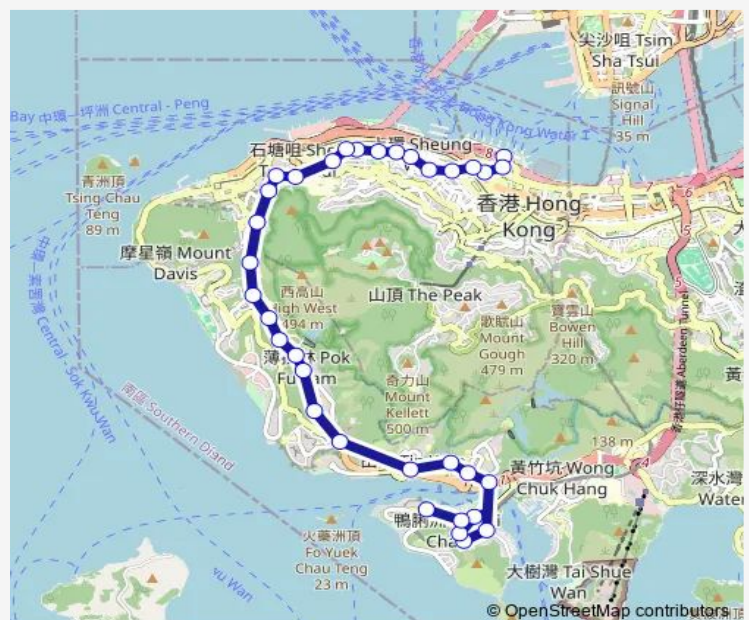

[Ctb] HKU West Gate, POK FU LAM Road[[Kmb+Ctb] HKU West Gate/
Hku West Gate, POK FU LAM Road

Route schedule

[Ctb] Central Ferry Piers[[Kmb+Ctb] Central (Central Ferry Piers)/
Central Ferry Piers[[Kmb] Central (Central Ferry Piers) — [Ctb] AP LEI Chau Estate[[Kmb+Ctb] AP LEI Chau Estate BUS Terminus/
Ap LEI Chau Estate

Monday	06:25-00:10 ⁺¹
Tuesday	06:25-00:10 ⁺¹
Wednesday	06:25-00:10 ⁺¹
Thursday	06:25-00:10 ⁺¹
Friday	06:25-00:10 ⁺¹
Saturday	06:25-23:10
Sunday	06:45-22:10

Route info

Direction: [Ctb] Central Ferry Piers[[Kmb+Ctb] Central (Central Ferry Piers)/
Central Ferry Piers[[Kmb] Central (Central Ferry Piers)

Stops: 34

Trip Duration: 0 hour 53 min

[Ctb] Lady HO Tung Hall, POK FU LAM Road[[Kmb+Ctb]
Lady HO Tung Hall/
Lady HO Tung Hall, POK FU LAM
Road

[Ctb] Pokfield Road, POK FU LAM Road

[Ctb] POK FU LAM Playground, POK FU LAM Road