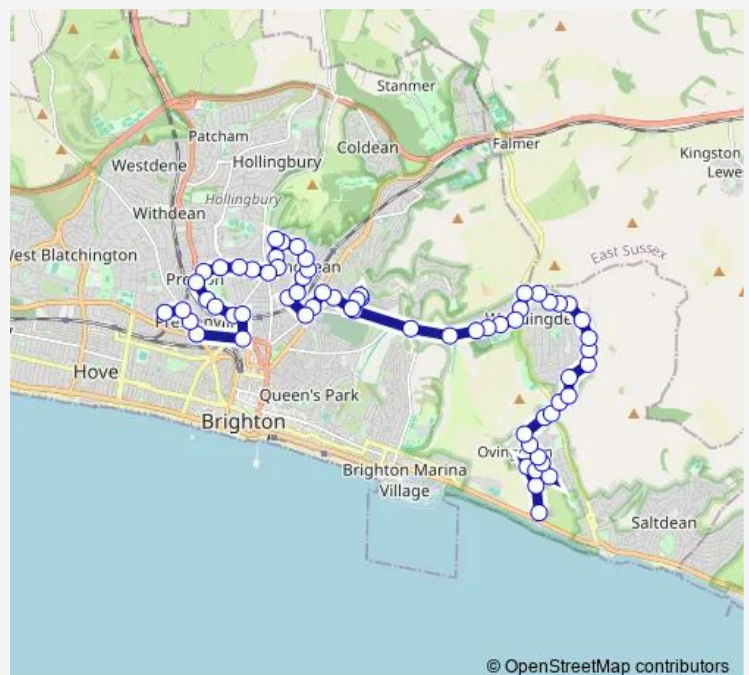

Bus 91 Ovingdean - Woodingdean - Cardinal Newman School

[Go to website](#)

Direction

The Cliffs — Cardinal Newman School

64 stops

[Open route schedule](#)

- The Cliffs
- Beacon Hill
- Ovingdean Hall School
- Ainsworth Close
- Longhill Road
- Longhill Close
- Wanderdown Road South End
- Ovingdean Stores
- Wanderdown Road North End
- The Vale
- Ovingdean Road
- Bottom of Cowley Drive
- Ravenswood Drive
- Cowley Drive Shops
- Stanstead Crescent
- Foxdown Road
- Top of Cowley Drive
- Heronsdale Road
- Balsdean Road
- Langley Crescent East End
- Sutton Close

Route schedule

The Cliffs — Cardinal Newman School

Monday	07:01
Tuesday	07:01
Wednesday	07:01
Thursday	07:01
Friday	07:01
Saturday	—
Sunday	—

Route info

Direction: The Cliffs

Stops: 64

Trip Duration: 1 hour 15 min

© OpenStreetMap contributors

Langley Crescent West End

Sea View Way

Downs Hotel Falmer Road

Downs Hotel

Woodingdean Community Centre

Nuffield Hospital

Lawn Cemetery

Downland Road

Top of Wilson Avenue

Fitzherbert Drive

Eastbourne Road

Eastbourne Road

Carlyle Avenue

Baden Road

Coombe Road School