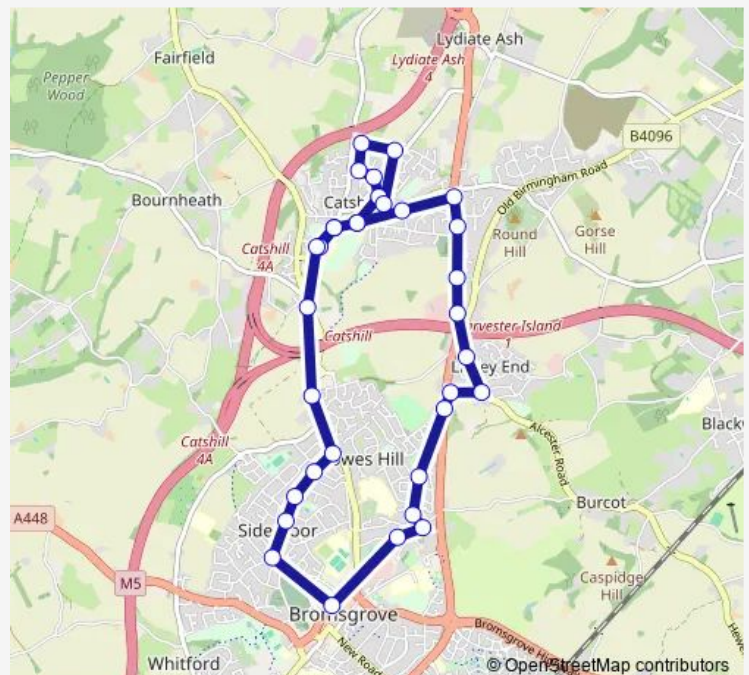

Middleton Road

### Route schedule

Chadsgrove School — Aintree Close

Monday 15:30

Tuesday 15:30

Wednesday 15:30

Thursday 15:30

Friday 15:30

Saturday —

### Route info

Direction: Chadsgrove School

Stops: 33

Trip Duration: 0 hour 36 min

■ 91 — Bromsgrove - Lickey End - Catshill

Sainsbury's Local Store

Barnsley Hall

Hinton Fields