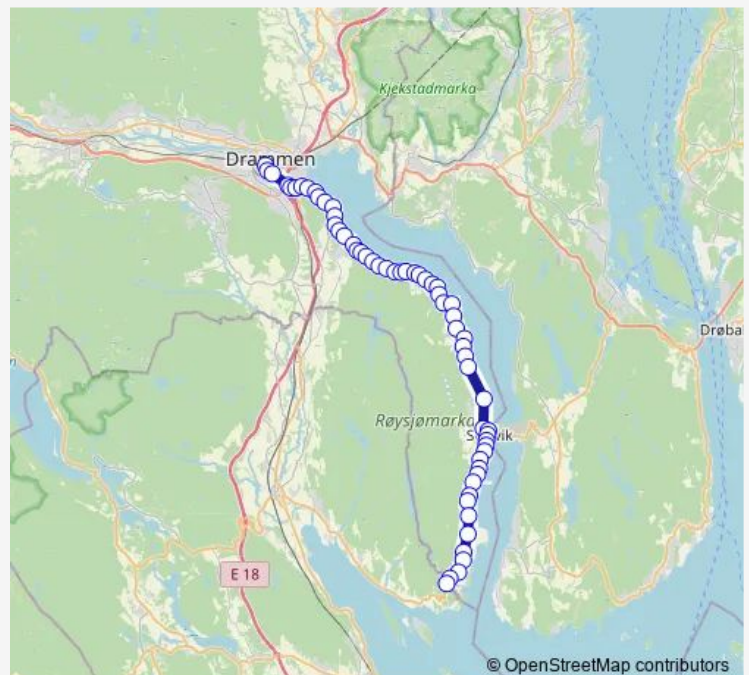

## Route schedule

Drammen busstasjon — Berger kafe

Monday 06:05-22:05

Tuesday 06:05-22:05

Wednesday 06:05-22:05

Thursday 06:05-22:05

Friday 06:05-00:05<sup>+1</sup>Saturday 09:05-01:05<sup>+1</sup>

Sunday 12:05-22:05

## Route info

Direction: Drammen busstasjon

Stops: 60

Trip Duration: 0 hour 47 min

■ 91 — Berger-Svelvik-Drammen

Lindebukta

Wessel Berg

Tørkop