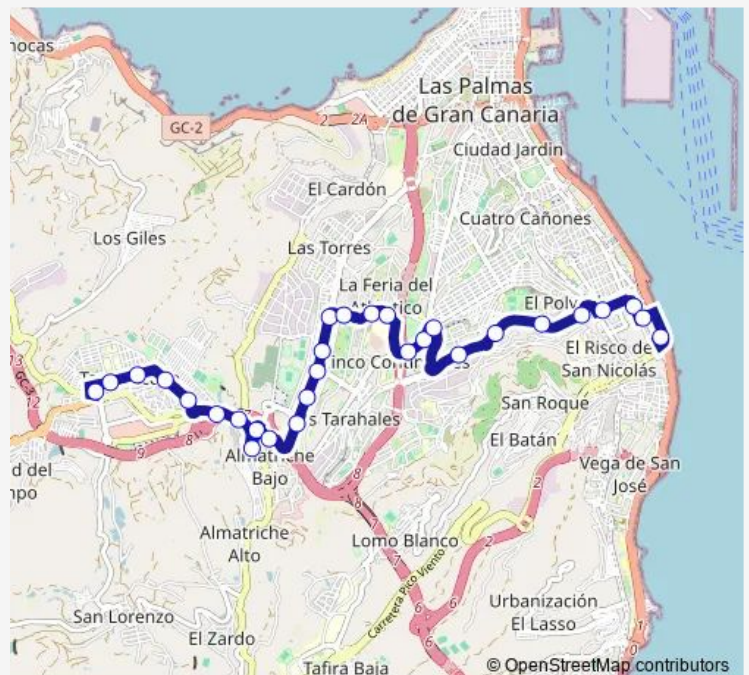

Thursday 06:25-22:30

Friday 06:25-22:30

Saturday 07:25-22:10

Sunday 07:20-22:00

Route info

Direction: Teatro

Stops: 29

Trip Duration: 0 hour 44 min

Sunday 07:10-21:55

Route info

Direction: Intercambiador de Tamaraceite

Stops: 29

Trip Duration: 0 hour 44 min

Buenos Aires, 43

Francisco Gourié, 103

Munguía, 8