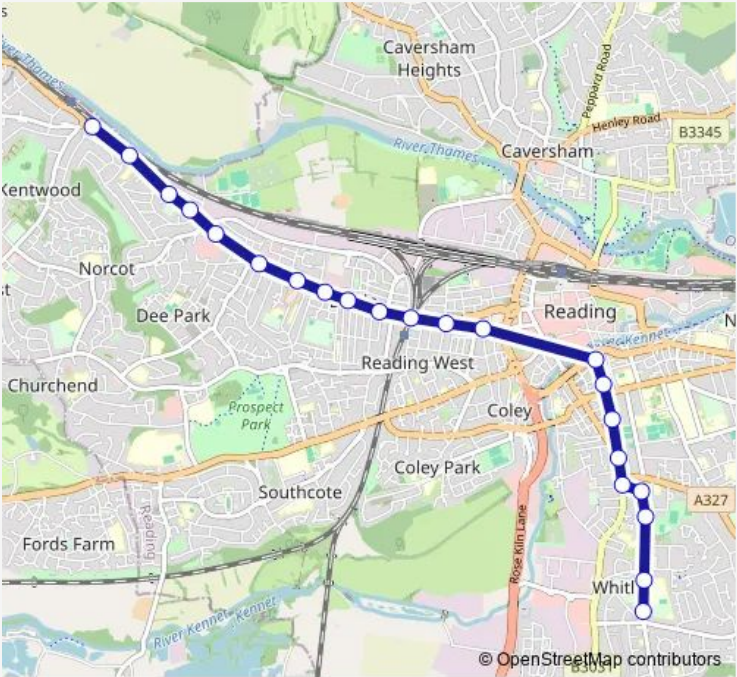

Bus 91 Reading Girls School - Kentwood Circle via Oxford Road

[Go to website](#)

Direction
 Kentwood Circle — Buckland Road Circle
 22 stops
[Open route schedule](#)

- Kentwood Circle
- Weald Rise
- The Restoration
- Cold Store
- Norcot Junction
- Pond House
- Brock Gardens
- Wantage Road
- West Village - Tesco
- Beresford Road
- Reading West Rail Station - Oxford Road
- George Street
- Waylen Street
- London Street Foot
- Crown Street
- Silver Street
- Whitley Street
- Christchurch Gardens
- Christchurch Court
- Warwick Road
- Canterbury Road

Route schedule
 Kentwood Circle — Buckland Road Circle

Monday	07:40
Tuesday	07:40
Wednesday	07:40
Thursday	07:40
Friday	07:40
Saturday	—
Sunday	—

Route info
 Direction: Kentwood Circle
 Stops: 22
 Trip Duration: 0 hour 38 min

Christchurch Court

Whitley Street

West Hill

Crown Street

Waylen Street

George Street

Reading West Rail Station - Oxford Road

Beresford Road

Canterbury Road

Route schedule

Kentwood Circle — Canterbury Road

Monday	07:40
Tuesday	07:40
Wednesday	07:40
Thursday	07:40
Friday	07:40
Saturday	—
Sunday	—

Route info

Direction: Kentwood Circle

Stops: 15

Trip Duration: 0 hour 38 min