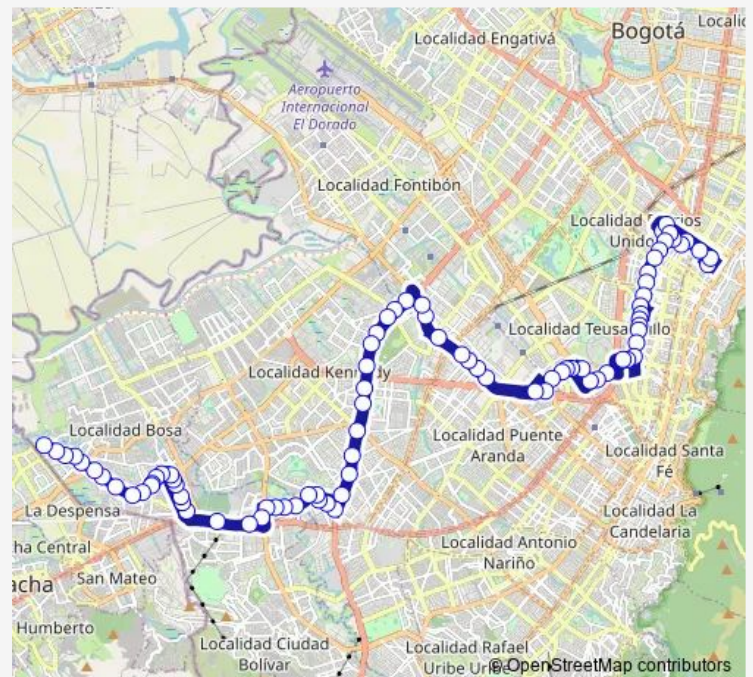

AK 24 - AC 53

AK 24 - CL 52

AK 24 - CL 49

Route schedule

AC 72 - KR 10 — TV 80I - DG 89B Sur

Monday	05:52-00:39 ⁺¹
Tuesday	05:52-00:39 ⁺¹
Wednesday	05:52-00:39 ⁺¹
Thursday	05:52-00:39 ⁺¹
Friday	05:52-00:39 ⁺¹
Saturday	05:52-00:39 ⁺¹
Sunday	06:27-23:29

Route info

Direction: AC 72 - KR 10

Stops: 85

Trip Duration: 1 hour 23 min

91 — San Jose

BusMaps

AK 24 - CL 45a

AC 45 - KR 25a