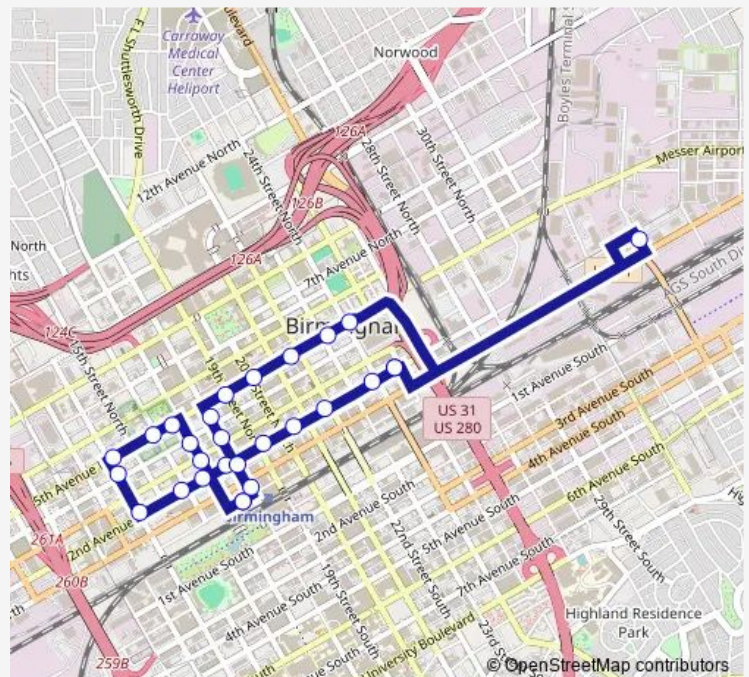

2nd Ave & 22nd St N

2nd Ave & 20th St N

2nd Ave & 19th St N

2nd Ave & 18th St N

Central Station

18th St & 1st Ave N

2nd Ave & 17th St N

2nd Ave & 16th St N

18th St & 2nd Ave N

3rd Ave & 18th St N

4th Ave & 18th St N

Route schedule

2nd Ave & 25th St North — 2nd Ave & 25th St North

Monday 09:00-17:00

Tuesday 09:00-17:00

Wednesday 09:00-17:00

Thursday 09:00-17:00

Friday 09:00-17:00

Saturday 09:00-17:00

Sunday —

Route info

Direction: 2nd Ave & 25th St North

Stops: 28

Trip Duration: 0 hour 25 min

91 — Red Line-East West

5th Ave N & 19th St N

5th Ave & 20th St N

5th Ave & 22nd St N

5th Ave N & 23rd St N

5th Ave & 24th St North

Bham Water Works

2nd Ave & 25th St North