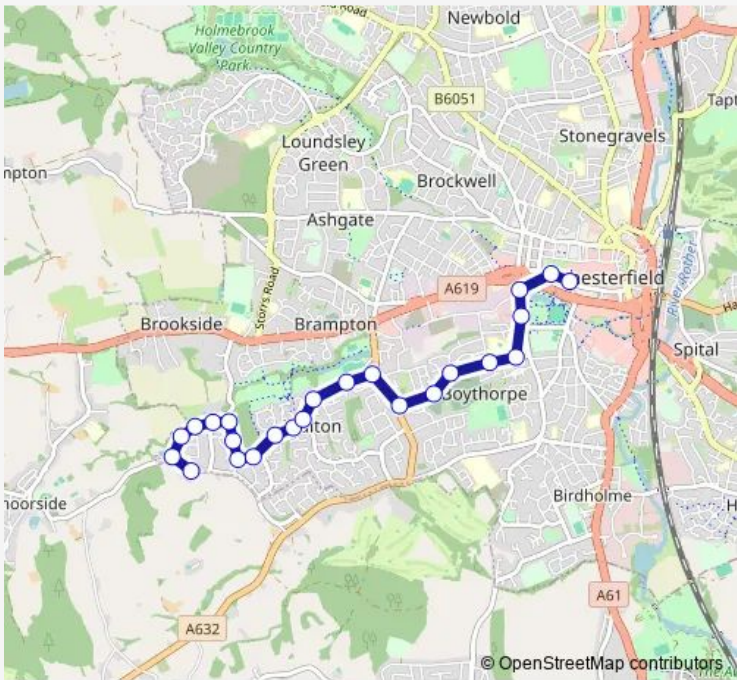

**Bus 91 Chesterfield - Yew Tree Estate**

[Go to website](#)

**Direction**  
 Spring House Farm — New Beetwell Street  
 24 stops  
[Open route schedule](#)

- Spring House Farm
- Miriam Avenue West End
- 51 Yew Tree Drive
- Miriam Avenue North End
- Somersall Lane
- Meadow View
- Endowood Road
- Belvedere Close
- Park Hall Avenue 22
- Firvale Road
- Foxbrook Drive
- Shops
- Brincliffe Close
- Gerard Close
- Moorland View Road
- Ramsey Avenue
- Walton Crescent
- Sycamore Avenue
- William Rhodes School
- Boythorpe Road
- Sports Centre

Route schedule  
 Spring House Farm — New Beetwell Street

Monday	18:30-22:30
Tuesday	18:30-22:30
Wednesday	18:30-22:30
Thursday	18:30-22:30
Friday	18:30-22:30
Saturday	18:30-22:30
Sunday	09:30-22:30

Route info  
 Direction: Spring House Farm  
 Stops: 24  
 Trip Duration: 0 hour 13 min

Boythorpe Road Bottom

West Bars

New Beetwell Street

## Direction

New Beetwell Street — Meadow View

26 stops

[Open route schedule](#)

New Beetwell Street

West Bars

Boythorpe Road Bottom

Sports Centre