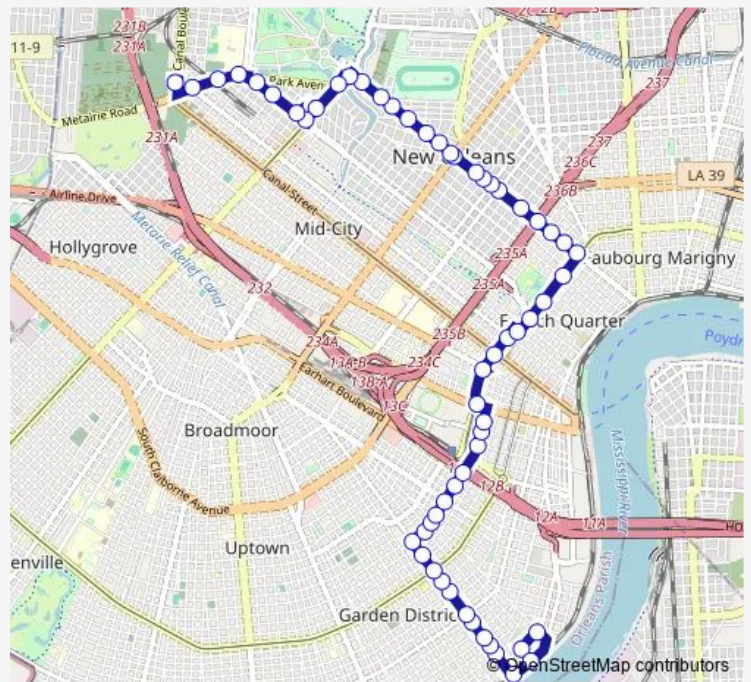

**Bus 91 Jackson-Esplanade**

[Go to website](#)

**Direction**  
 Rousseau at St Andrew — Cemeteries (Bus)  
 59 stops  
[Open route schedule](#)

- Rousseau at St Andrew
- Rousseau St. at Felicity St.
- Tchoupitoulas St. at St. Andrew St.
- Tchoupitoulas St. at Jackson Ave.
- Jackson Ave. at St. Thomas St.
- Jackson Ave. at Chippewa St.
- Jackson Ave. at Annunciation St.
- Jackson Ave. at Constance St.
- Jackson Ave. at Magazine St.
- Jackson Ave. at Coliseum St.
- Jackson Ave. at Prytania St.
- Jackson Ave. at St. Charles Ave.
- Jackson Ave. at Brainard St.
- Jackson Ave. at OC Haley Blvd.
- OC Haley Blvd. at St. Andrew St.
- OC Haley Blvd. at Felicity St.
- OC Haley Blvd. at Euterpe St.
- O C Haley at M L King
- OC Haley Blvd. at Erato St.
- OC Haley Blvd. at Calliope St.
- O'Keefe Ave. at Julia St.

Route info  
 Direction: Rousseau at St Andrew  
 Stops: 59  
 Trip Duration: 0 hour 33 min

91 — Jackson-Esplanade **BusMaps**

O'Keefe Ave. at Girod St.

O'Keefe Ave. at Lafayette St.

Poydras at Loyola

Loyola at Common

Elk Place and Canal

Basin at Bienville

Conti at N. Rampart

N. Rampart at Toulouse

N. Rampart St. at St. Ann St.

N. Rampart at Ursulines

Esplanade Ave. at N. Rampart St. (Far)

Esplanade Ave. at Treme St.

## Route info

Direction: Cemeteries (Bus)

Stops: 50

Trip Duration: 0 hour 43 min

Esplanade at N. Rampart

N. Rampart at Ursuline

N. Rampart St. at St. Ann St.

N. Rampart at Toulouse