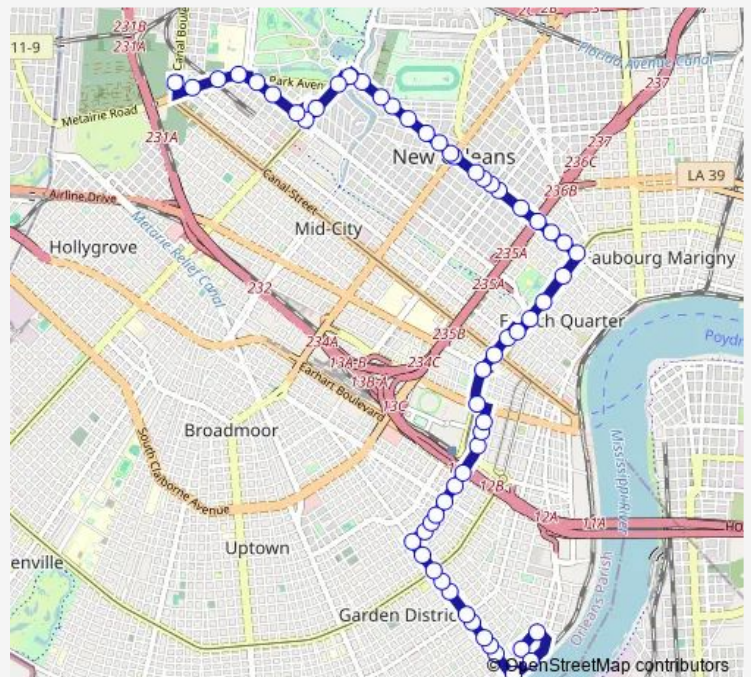

Jackson Ave. at Coliseum St.

Jackson Ave. at Prytania St.

Jackson Ave. at St. Charles Ave.

Jackson Ave. at Brainard St.

Jackson Ave. at OC Haley Blvd.

OC Haley Blvd. at St. Andrew St.

OC Haley Blvd. at Felicity St.

OC Haley Blvd. at Euterpe St.

O C Haley at M L King

OC Haley Blvd. at Erato St.

OC Haley Blvd. at Calliope St.

O'Keefe Ave. at Julia St.

Route schedule

Rousseau at St Andrew — Cemeteries (Bus)

Monday	03:05-01:45 ⁺¹
Tuesday	03:05-01:45 ⁺¹
Wednesday	03:05-01:45 ⁺¹
Thursday	03:05-01:45 ⁺¹
Friday	03:05-01:45 ⁺¹
Saturday	03:05-01:45 ⁺¹
Sunday	03:05-01:45 ⁺¹

Route info

Direction: Rousseau at St Andrew

Stops: 59

Trip Duration: 0 hour 52 min

91 — Jackson-Esplanade

O'Keefe Ave. at Girod St.

O'Keefe Ave. at Lafayette St.

Poydras at Loyola

Route info

Direction: Cemeteries (Bus)

Stops: 50

Trip Duration: 0 hour 45 min

Esplanade at N. Rampart

N. Rampart at Ursuline

N. Rampart St. at St. Ann St.

N. Rampart at Toulouse