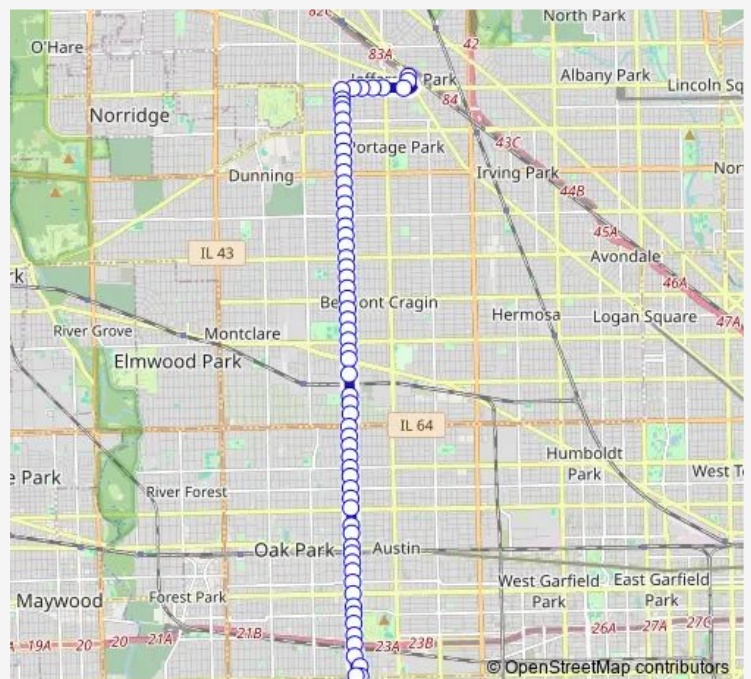

Austin & West End/Randolph

Austin & Fulton/Pleasant

Austin & Corcoran/South Blvd (Green Line)

Austin & Lake

Austin & Race/Ontario

Austin & Erie

Austin & Chicago

Austin & Iowa

Thursday 04:53-22:43

Friday 04:53-22:43

Saturday 06:20-22:23

Sunday 06:58-22:09

Route info

Direction: Austin & Roosevelt

Stops: 66

Trip Duration: 0 hour 37 min

91 — Austin

Austin & Berkshire/Potomac

Austin & Greenfield/Hirsch

Austin & Le Moyne

Austin & North Ave

Austin & Wabansia

Austin & Bloomingdale

Austin & Cortland

Thursday 15:05

Friday 15:05

Saturday —

Sunday —

Route info

Direction: Belmont & Mason

Stops: 28

Trip Duration: 0 hour 17 min