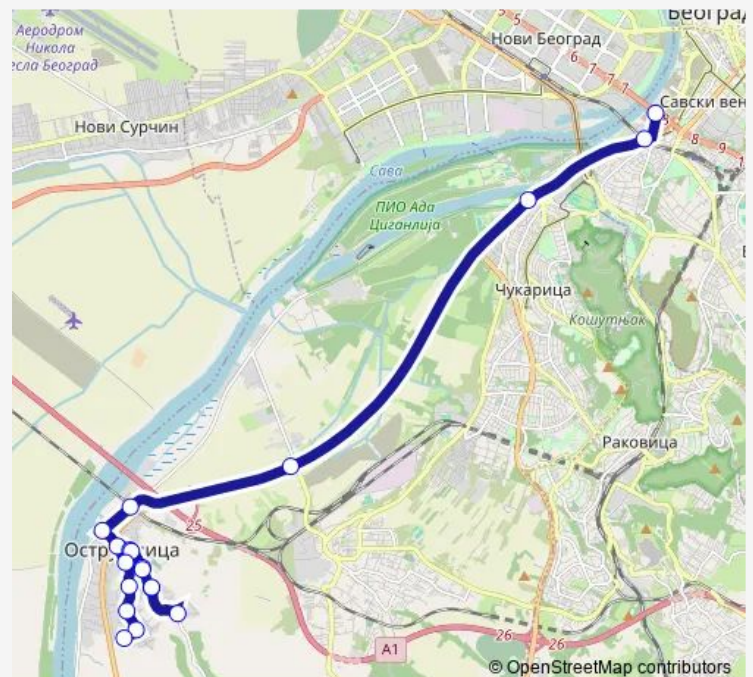

Beograd Na Vodi — Ostružnica /Novo Naselje/

Monday 05:10-23:40

Tuesday 05:10-23:40

Wednesday 05:10-23:40

Thursday 05:10-23:40

Friday 05:10-23:40

Saturday 05:10-23:15

Sunday 05:10-23:15

Route info

Direction: Beograd Na Vodi

Stops: 19

Trip Duration: 0 hour 40 min

Direction

Ostružnica /Novo Naselje/ — Beograd Na Vodi

16 stops

[Open route schedule](#)

Route schedule

Ostružnica /Novo Naselje/ — Beograd Na Vodi

Monday 04:25-22:55

Tuesday 04:25-22:55

Wednesday 04:25-22:55

Thursday 04:25-22:55

Friday 04:25-22:55

Saturday 04:25-22:35

Sunday 04:25-22:35

Route info

Direction: Ostružnica /Novo Naselje/

Stops: 16

Trip Duration: 0 hour 45 min

91 Bus time schedules and route maps are available in an offline PDF at busmaps.com. Use the busmaps.com website to see live bus times, train schedule or subway schedule, and step-by-step directions for all public transit in Belgrade