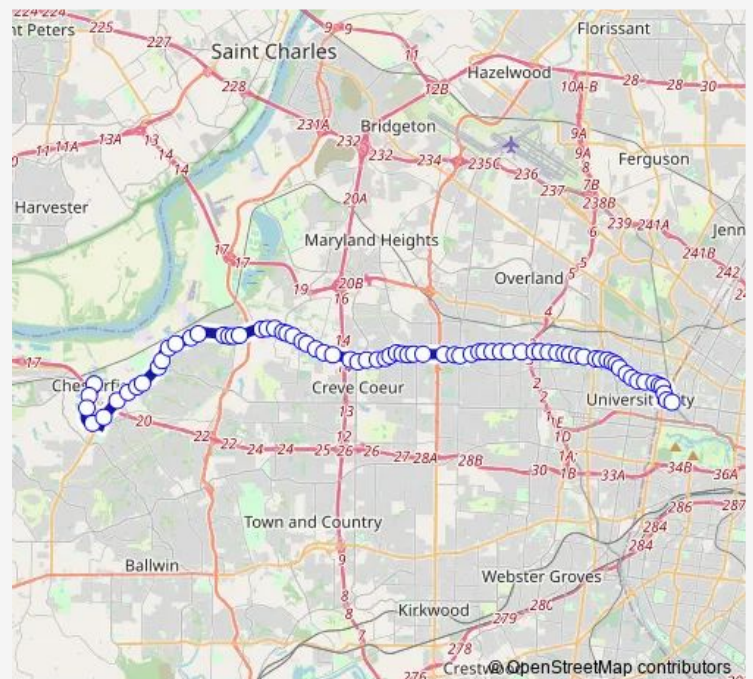

Olive @ North AND South Wb

Olive @ Mount Olive Wb

Olive @ Fairview Wb

Route schedule

Delmar Loop Transit Center Eb — Olive @ Mason Eb

Monday 23:18-23:58

Tuesday 23:18-23:58

Wednesday 23:18-23:58

Thursday 23:18-23:58

Friday 23:18-23:58

Saturday 23:58

Sunday 23:58

Route info

Direction: Delmar Loop Transit Center Eb

Stops: 58

Trip Duration: 0 hour 28 min

91 — Olive

8021 Olive Wb

Olive @ Hafner Place Wb

Olive @ 82nd Street Wb

8341 Olive Wb

Olive @ Woodson Wb

8675 Olive Wb

Olive @ Hilltop Wb