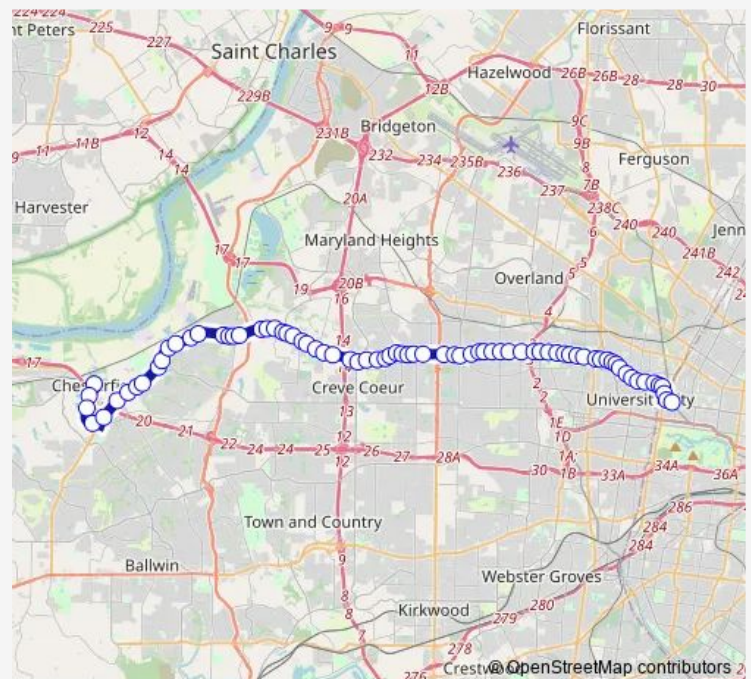

Olive @ North AND South Wb

Olive @ Mount Olive Wb

Olive @ Fairview Wb

Route schedule

Delmar Loop Transit Center Eb — Olive @ Mason Eb

Monday 23:18-23:58

Tuesday 23:18-23:58

Wednesday 23:18-23:58

Thursday 23:18-23:58

Friday 23:18-23:58

Saturday 23:58

Sunday 23:58

Route info

Direction: Delmar Loop Transit Center Eb

Stops: 58

Trip Duration: 0 hour 27 min

91 — Olive

8021 Olive Wb

Olive @ Hafner Place Wb

Olive @ 82nd Street Wb

8341 Olive Wb

Olive @ Woodson Wb

8675 Olive Wb

Olive @ Hilltop Wb