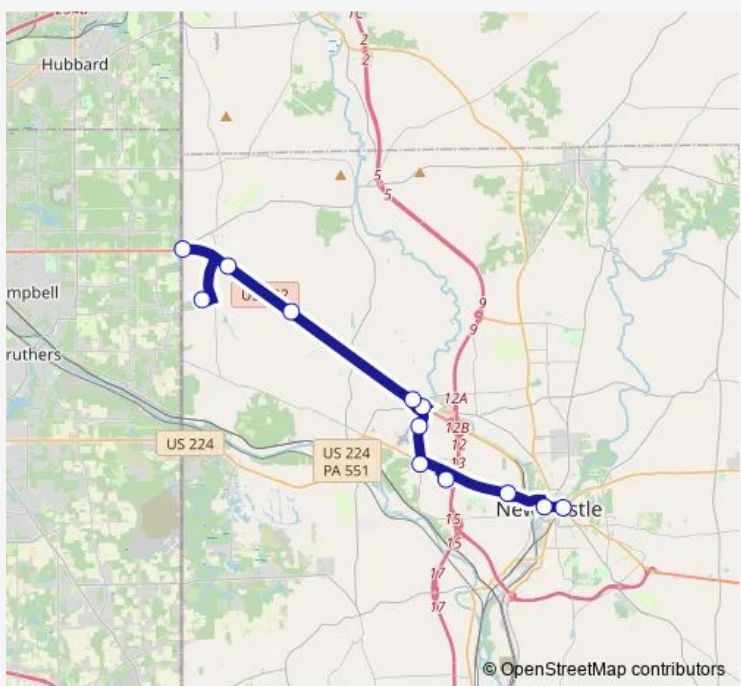

Bus 91 Walmart / Villa Maria / Ohia Line

[Go to website](#)

Direction
Ohio Line- Rt. 208 & Rt. 422 — Transfer Center
13 stops
[Open route schedule](#)

- Ohio Line- Rt. 208 & Rt. 422
- Rt. 208 Laundromat
- New Bedford Post Office
- Cheriwood Road
- Hillsville Road
- Heritage Hills Mobile Home Estates
- Rt. 422 & Rt. 551
- Rt. 422 & Old Youngstown Rd
- Penndot Driver's License Center (lb)
- Butler County Community College- Lawrenc
- Wal-Mart / Union Square Plaza
- Burger King (W. Washington St.)
- Transfer Center

Route schedule
Ohio Line- Rt. 208 & Rt. 422 — Transfer Center

Monday	09:25-13:55
Tuesday	09:25-13:55
Wednesday	09:25-13:55
Thursday	09:25-13:55
Friday	09:25-13:55
Saturday	09:25-13:55
Sunday	—

Route info
Direction: Ohio Line- Rt. 208 & Rt. 422
Stops: 13
Trip Duration: 0 hour 35 min

Direction

Transfer Center — Ohio Line- Rt. 208 & Rt. 422

12 stops

[Open route schedule](#)

Transfer Center

Disilvio's Family Restaurant

Arise Lawrence County

Wal-Mart / Union Square Plaza

Route schedule

Transfer Center — Ohio Line- Rt. 208 & Rt. 422

Monday 08:45-13:15

Tuesday 08:45-13:15

Wednesday 08:45-13:15

Thursday 08:45-13:15

Friday 08:45-13:15

Saturday 08:45-13:15