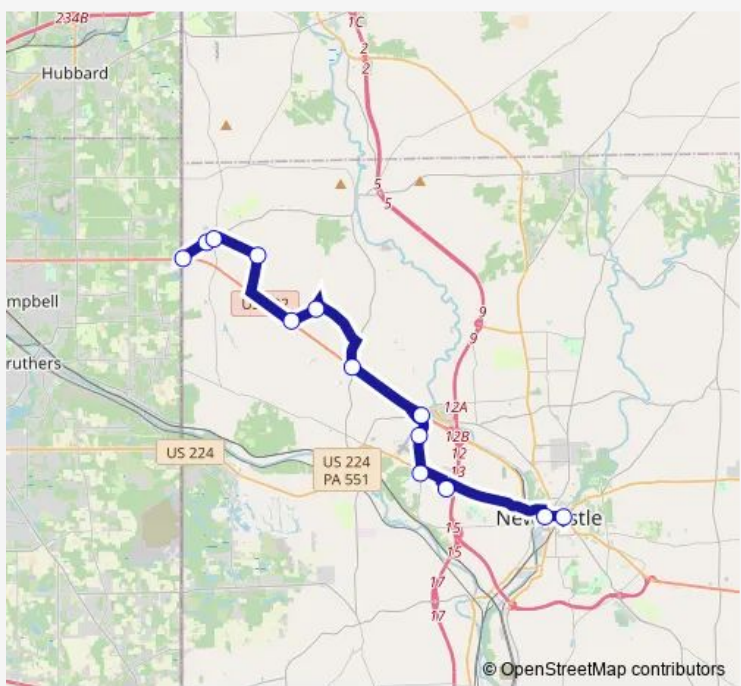

Bus 91 Walmart / Villa Maria / Ohia Line

[Go to website](#)

Direction
Ohio Line- Rt. 208 & Rt. 422 — Transfer Center
13 stops
[Open route schedule](#)

- Ohio Line- Rt. 208 & Rt. 422
- Rt. 208 Laundromat
- New Bedford Post Office
- Cheriwood Road
- Hillsville Road
- Heritage Hills Mobile Home Estates
- Rt. 422 & Rt. 551
- Rt. 422 & Old Youngstown Rd
- Penndot Driver's License Center (Ib)
- Butler County Community College- Lawrenc
- Wal-Mart / Union Square Plaza
- Burger King (W. Washington St.)
- Transfer Center

Route schedule
Ohio Line- Rt. 208 & Rt. 422 — Transfer Center

Monday	09:25-13:55
Tuesday	09:25-13:55
Wednesday	09:25-13:55
Thursday	09:25-13:55
Friday	09:25-13:55
Saturday	09:25-13:55
Sunday	—

Route info
Direction: Ohio Line- Rt. 208 & Rt. 422
Stops: 13
Trip Duration: 0 hour 35 min

Direction

Transfer Center — Ohio Line- Rt. 208 & Rt. 422

12 stops

[Open route schedule](#)

Transfer Center

Disilvio's Family Restaurant

Arise Lawrence County

Wal-Mart / Union Square Plaza

Route schedule

Transfer Center — Ohio Line- Rt. 208 & Rt. 422

Monday 08:45-13:15

Tuesday 08:45-13:15

Wednesday 08:45-13:15

Thursday 08:45-13:15

Friday 08:45-13:15

Saturday 08:45-13:15