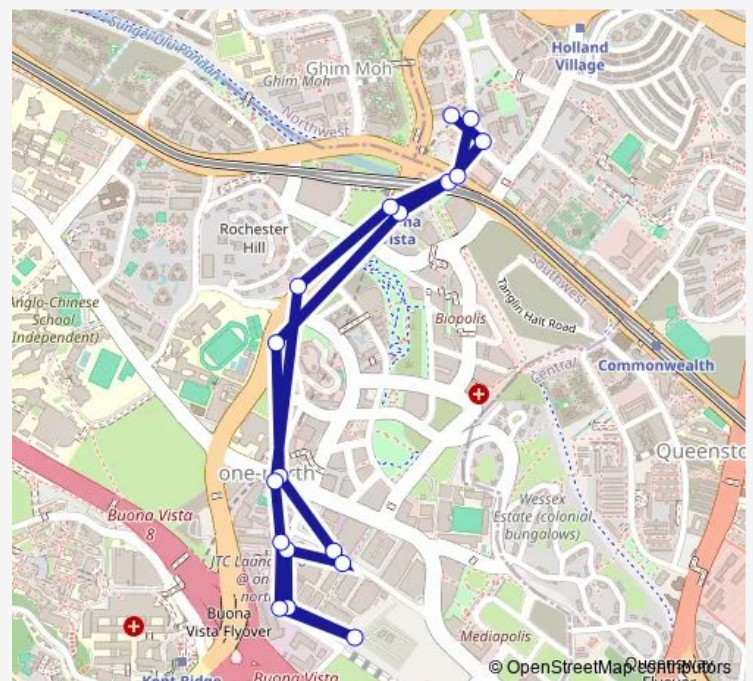

Bus 91

[Go to website](#)

Direction

Buona Vista Ter — Blk 46

18 stops

[Open route schedule](#)

Buona Vista Ter

Blk 10a

Bef Ayer Rajah Cres

Blk 55

Blk 71

Opp One-North Stn

Aft Anglo-Chinese Jc

Buona Vista Stn Exit C

Blk 43

Blk 46

Route schedule

Buona Vista Ter — Blk 46

Monday 06:30

Tuesday 06:30

Wednesday 06:30

Thursday 06:30

Friday 06:30

Saturday 06:30

Sunday —

Route info

Direction: Buona Vista Ter

Stops: 18

Trip Duration: 0 hour 26 min

91 Bus time schedules and route maps are available in an offline PDF at busmaps.com. Use the busmaps.com website to see live bus times, train schedule or subway schedule, and step-by-step directions for all public transit in Singapore