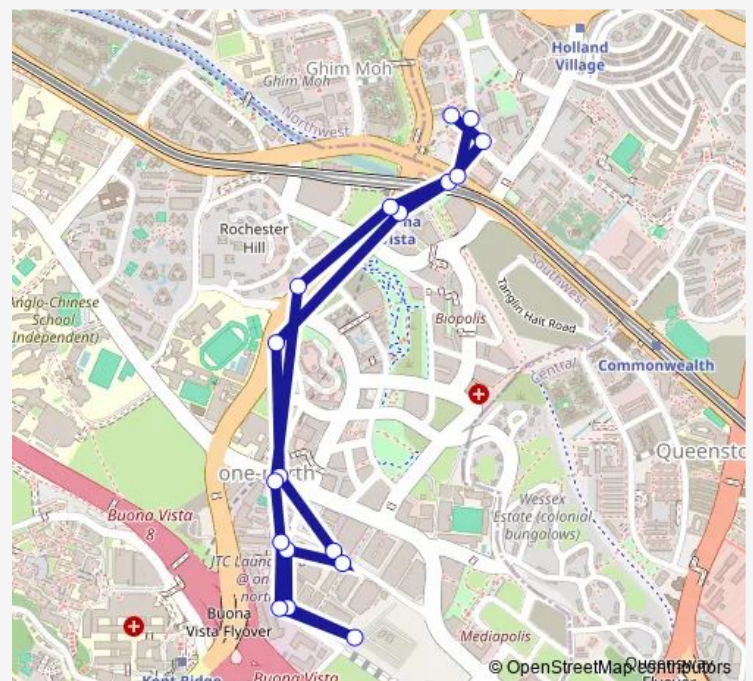

Bus 91

[Go to website](#)

Direction

Buona Vista Ter — Blk 46

18 stops

[Open route schedule](#)

Buona Vista Ter

Blk 10a

Bef Ayer Rajah Cres

Blk 55

Blk 71

Opp One-North Stn

Aft Anglo-Chinese Jc

Buona Vista Stn Exit C

Blk 43

Blk 46

Route schedule

Buona Vista Ter — Blk 46

Monday 06:30

Tuesday 06:30

Wednesday 06:30

Thursday 06:30

Friday 06:30

Saturday 06:30

Sunday —

Route info

Direction: Buona Vista Ter

Stops: 18

Trip Duration: 0 hour 26 min

91 Bus time schedules and route maps are available in an offline PDF at busmaps.com. Use the busmaps.com website to see live bus times, train schedule or subway schedule, and step-by-step directions for all public transit in Singapore