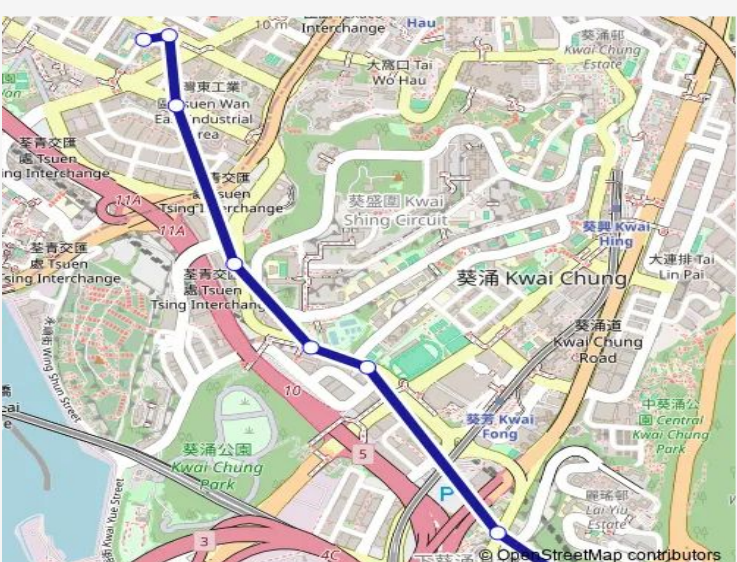

Bus 91 LAI Kong Street - Tsuen WAN (HAM TIN Street)

[Go to website](#)

Direction
 LAI KONG STREET, NEAR PRINCESS MARGARET HOSPITAL LAI KING BUILDING|LAI KONG STREET, NEAR PRINCESS MARGARET HOSPITAL LAI KING BUILDING — HAM TIN STREET, NEAR BO SHEK MANSION BLOCK 3|HAM TIN STREET, NEAR BO SHEK MANSION BLOCK 3

HAM TIN STREET, NEAR BO SHEK MANSION BLOCK 3|HAM TIN STREET, NEAR BO SHEK MANSION BLOCK 3

Route schedule
 LAI KONG STREET, NEAR PRINCESS MARGARET HOSPITAL LAI KING BUILDING|LAI KONG STREET, NEAR PRINCESS MARGARET HOSPITAL LAI KING BUILDING — HAM TIN STREET, NEAR BO SHEK MANSION BLOCK 3|HAM TIN STREET, NEAR BO SHEK MANSION BLOCK 3

Monday	05:45-23:20
Tuesday	05:45-23:20
Wednesday	05:45-23:20
Thursday	05:45-23:20
Friday	05:45-23:20
Saturday	05:45-23:20
Sunday	05:45-22:30

Route info

Direction: LAI KONG STREET, NEAR PRINCESS MARGARET HOSPITAL LAI KING BUILDING|LAI KONG STREET, NEAR PRINCESS MARGARET HOSPITAL LAI KING BUILDING

Stops: 8

Trip Duration: 0 hour 13 min

Direction

HAM TIN STREET, NEAR BO SHEK MANSION BLOCK 3|HAM TIN STREET, NEAR BO SHEK MANSION BLOCK 3 — LAI KONG STREET, NEAR PRINCESS MARGARET HOSPITAL LAI KING BUILDING|LAI KONG STREET, NEAR PRINCESS MARGARET HOSPITAL LAI KING BUILDING