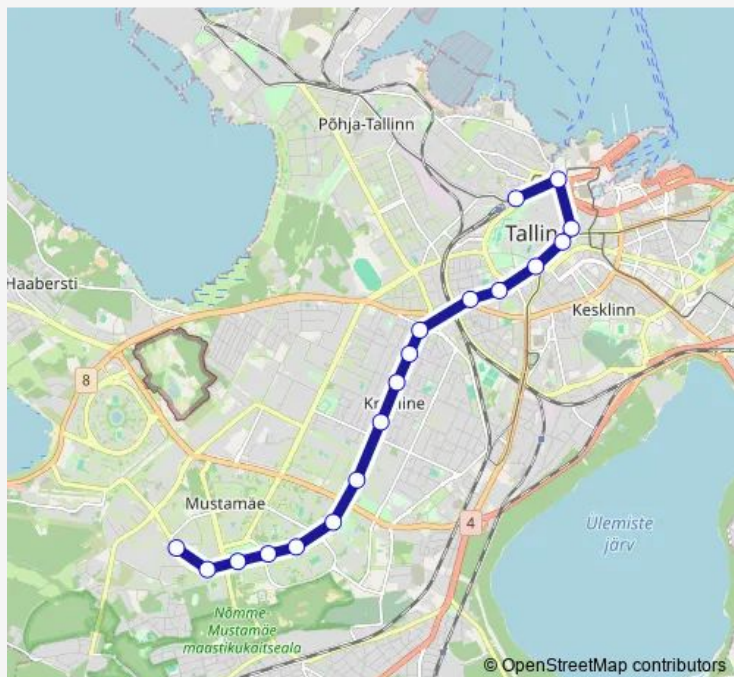

### Route schedule

Balti jaam 6 (train station) — Mustamäe

Monday	—
Tuesday	—
Wednesday	—
Thursday	—
Friday	24:30-02:30 <sup>+1</sup>
Saturday	03:00-02:30 <sup>+1</sup>
Sunday	03:00-03:30

### Route info

Direction: Balti jaam 6 (train station)

Stops: 18

Trip Duration: 0 hour 23 min

91 — ÖÖ Balti jaam - Mustamäe

BusMaps

## Direction

Mustamäe — Balti jaam (train station)

17 stops

[Open route schedule](#)

Mustamäe

Akadeemia tee

Kaja

Szolnok