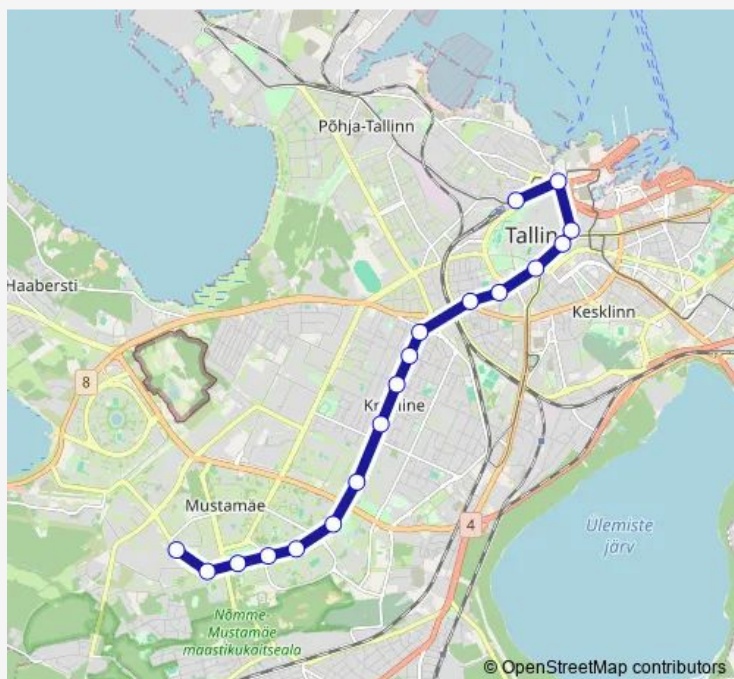

### Direction

Balti jaam 6 (train station) — Mustamäe

18 stops

[Open route schedule](#)

Balti jaam 6 (train station)

Linnahall

Mere puiestee

Viru

### Route schedule

Balti jaam 6 (train station) — Mustamäe

Monday 03:00-03:30

Tuesday —

Wednesday —

Thursday —

Friday —

Saturday 24:30-02:30<sup>+1</sup>

### Route info

Direction: Balti jaam 6 (train station)

Stops: 18

Trip Duration: 0 hour 23 min

91 — ÖÖ Balti jaam - Mustamäe

BusMaps

## Direction

Mustamäe — Balti jaam (train station)

17 stops

[Open route schedule](#)

Mustamäe

Akadeemia tee

Kaja

Szolnok