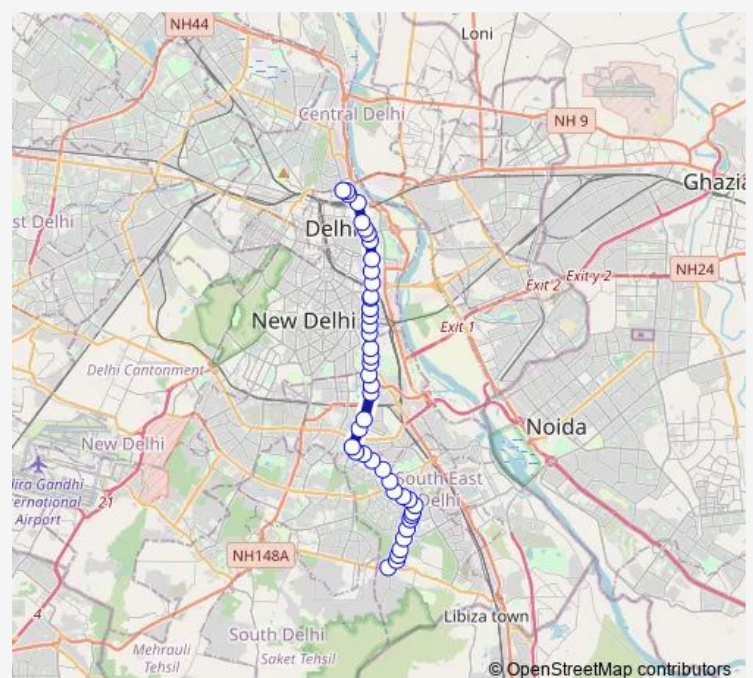

Central School (Mckr)

Mckr Hospital

Defence Colony

Route schedule

Hamdard Nagar / Sangam Vihar — Isbt Kashmere Gate Terminal

Monday 06:02-20:07

Tuesday 06:02-20:07

Wednesday 06:02-20:07

Thursday 06:02-20:07

Friday 06:02-20:07

Saturday 06:02-20:07

Sunday 06:02-20:07

Route info

Direction: Hamdard Nagar / Sangam Vihar

Stops: 44

Trip Duration: 1 hour 18 min