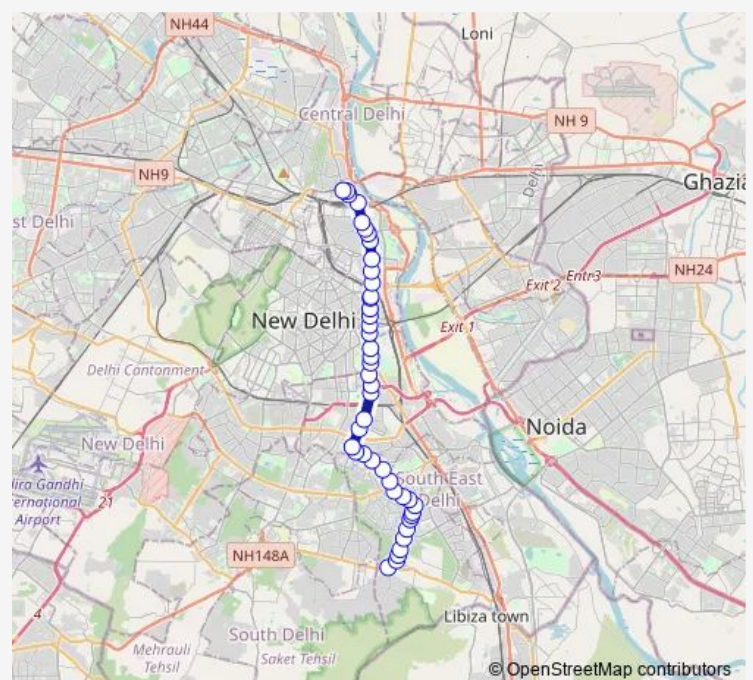

### Route schedule

Hamdard Nagar / Sangam Vihar — Isbt Kashmere Gate Terminal

Monday 06:02-20:07

Tuesday 06:02-20:07

Wednesday 06:02-20:07

Thursday 06:02-20:07

Friday 06:02-20:07

Saturday 06:02-20:07

Sunday 06:02-20:07

### Route info

Direction: Hamdard Nagar / Sangam Vihar

Stops: 44

Trip Duration: 1 hour 18 min

425down

Pant Nagar

CGO Complex

Lodhi Hotel