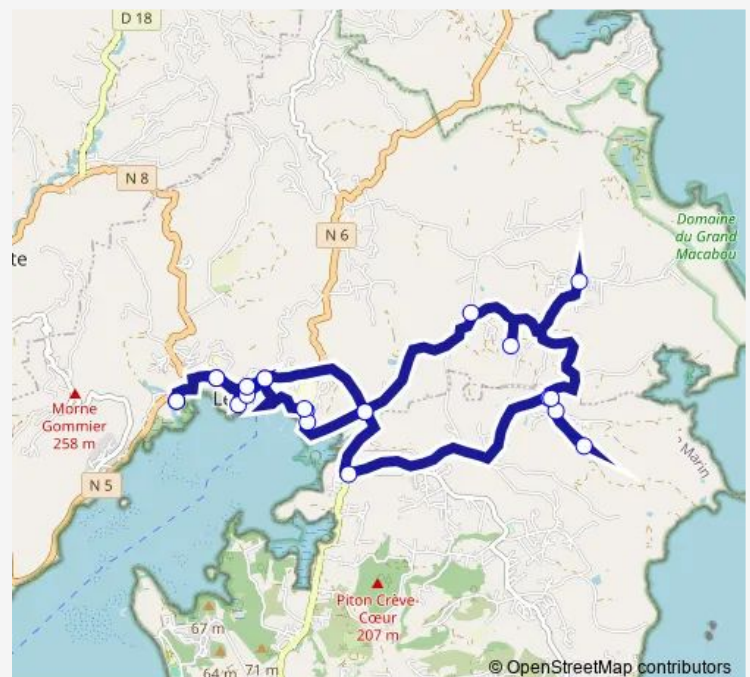

Le Marin - Centre Culturel

Le Marin - Rue Diaka

Le Marin - Montgérald/ Marine Bay

Route schedule

Le Marin - Artimer — Le Marin - Artimer

Monday 06:00-17:35

Tuesday 06:00-17:35

Wednesday 06:00-17:35

Thursday 06:00-17:35

Friday 06:00-17:35

Saturday 06:00-12:00

Sunday 06:00-10:45

Route info

Direction: Le Marin - Artimer

Stops: 22

Trip Duration: 1 hour 7 min