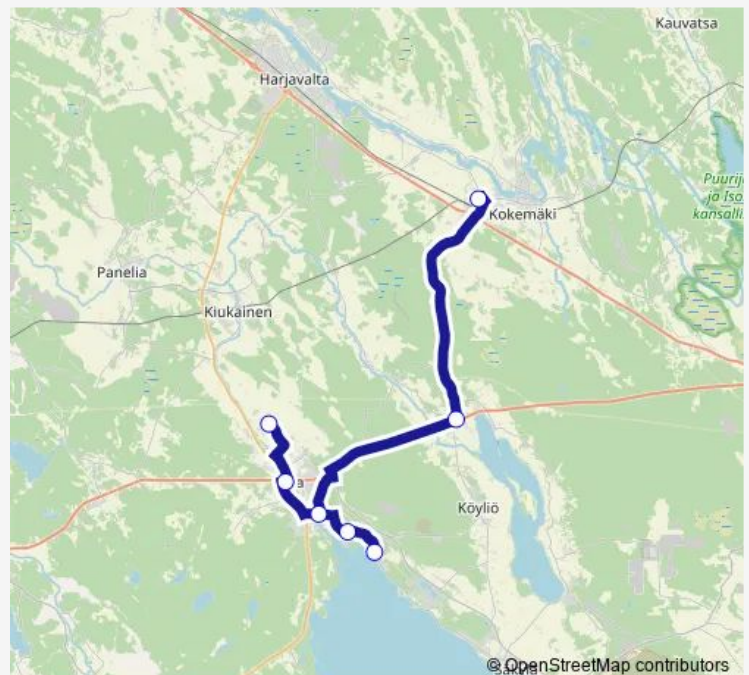

# Bus Kokemäki Sataedu-Kuurnamäki

[Go to website](#)**Direction**

Kokemäki, Satakunnan ammattiopisto — Kuurnamäki

7 stops

[Open route schedule](#)

Kokemäki, Satakunnan ammattiopisto

Köyliö th E

Kauttua L

Luvalahti, kunnanraja E

Kiiskinmäki L

Euran linja-autoasema

Kuurnamäki

**Route schedule**

Kokemäki, Satakunnan ammattiopisto — Kuurnamäki

Monday	14:10
Tuesday	14:10
Wednesday	14:10
Thursday	14:10
Friday	14:10
Saturday	—
Sunday	—

**Route info**

Direction: Kokemäki, Satakunnan ammattiopisto

Stops: 7

Trip Duration: 0 hour 54 min

■ Kokemäki Sataedu-Kuurnamäki

**BusMaps**

Bus time schedules and route maps are available in an offline PDF at [busmaps.com](https://busmaps.com). Use the [busmaps.com](https://busmaps.com) website to see live bus times, train schedule or subway schedule, and step-by-step directions for all public transit in Eura