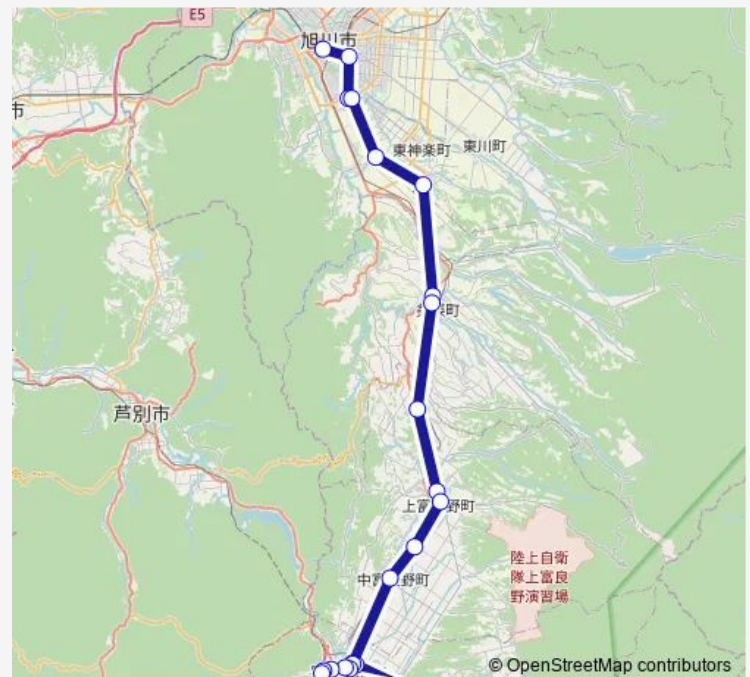

Saturday 09:55-19:30

Sunday 09:55-19:30

Route info

Direction: 旭川駅前

Stops: 23

Trip Duration: 2 hour 0 min

旭川線

BusMaps