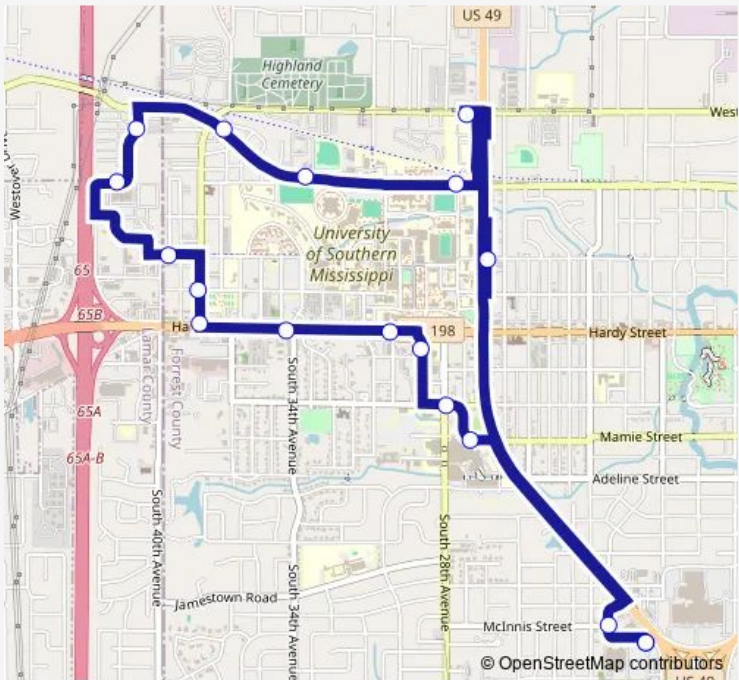

Bus Green Line 4th Street

[Go to website](#)

Direction
 Walmart @ 49 — Walmart @ 49

18 stops

[Open route schedule](#)

- Walmart @ 49
- Mc Innis St and Washington St
- Service Dr @ Glory Bound
- Service Rd @ Hillcrest
- 4th St and Eagle Walk
- W 4th St and USM Coliseum
- 4th St and Virginia Dr
- Thornhill Dr @ Mark IV Apartments
- Grand Theatre
- Montague Blvd and 40th Ave
- Pearl St and 38th Ave
- N 38th Av and Hardy
- Hardy St and 34th Ave
- Hardy St and 30th Ave
- Hardy St and 29th Ave
- Midtown stop 28th st
- Mamie St and Hospital Entrance
- Walmart @ 49

Route schedule
 Walmart @ 49 — Walmart @ 49

Monday	06:30
Tuesday	06:30
Wednesday	06:30
Thursday	06:30
Friday	06:30
Saturday	—
Sunday	—

Route info

Direction: Walmart @ 49

Stops: 18

Trip Duration: 0 hour 30 min